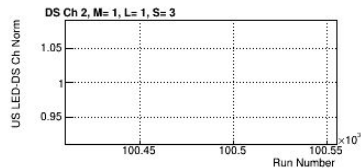

US LED

DS LED

US LED

DS LED

Y Axis
0.9
To
1.1

Run Number
→

Downstream SiPMs

Upstream SiPMs