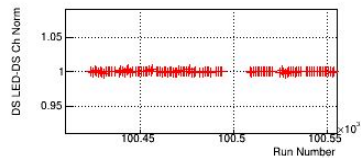

US LED

DS LED

US LED

DS LED

Y Axis
0.9
To
1.1

Run Number
→

Downstream SiPMs

Upstream SiPMs

100410- 100555

- UP LED trigger not firing
- SiPMs are looking normal