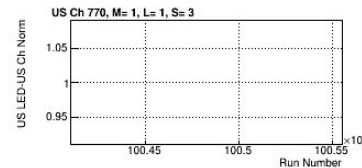

US LED

DS LED

US LED

DS LED

Y Axis
0.9
To
1.1

Run Number
→

Downstream SiPMs

Upstream SiPMs