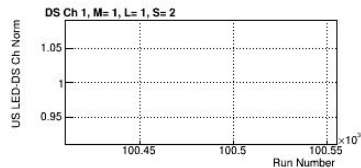

US LED

DS LED

US LED

DS LED

Y Axis
0.9
To
1.1

Run Number
→

Downstream SiPMs

Upstream SiPMs