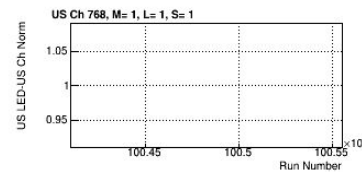

US LED

DS LED

US LED

DS LED

Y Axis
0.9
To
1.1

Run Number
→

Downstream SiPMs

Upstream SiPMs