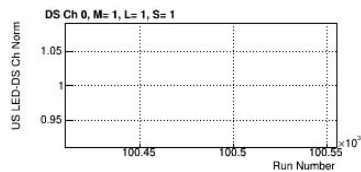

US LED

DS LED

US LED

DS LED

Y Axis
0.9
To
1.1

Run Number
→

Downstream SiPMs

Upstream SiPMs