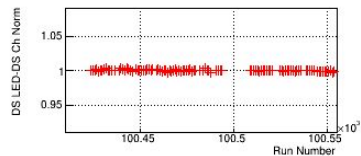

US LED

DS LED

US LED

DS LED

Y Axis
0.9
To
1.1

Run Number
→

Downstream SiPMs

Upstream SiPMs

100410- 100555

- UP LED trigger not firing
- SiPMs are looking normal