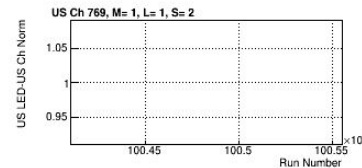

US LED

DS LED

US LED

DS LED

Y Axis
0.9
To
1.1

Run Number
→

Downstream SiPMs

Upstream SiPMs