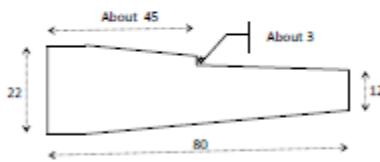

Type of LED	Dome Blue (50°)	Dome Blue	Dome Blue	Emelard	Green diffused	Blue Clear	Blue Clear
	Outside wedge	Outside wedge Board at 15° angle	inside wedge	Inside wedge	Inside wedge	Inside wedge	Outside wedge
Far/near	0.7/5.4	0.6/0.75	0.8/1.8	1.2/1.8	0.06/0.3	1/1	0.09/1
Ratio %	13	80	44	67	20	100	9

Dimensions in mm