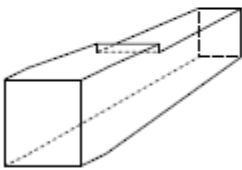

Type of LED	Dome Blue (50°)	Dome Blue	Dome Blue	Emelard	Green diffused	Blue Clear	Blue Clear
	Outside wedge	Outside wedge Board at 15° angle	inside wedge	Inside wedge	Inside wedge	Inside wedge	Outside wedge
Far/near	0.7/5.4	0.6/0.75	0.8/1.8	1.2/1.8	0.06/0.3	1/1	0.09/1
Ratio %	13	80	44	67	20	100	9

Dimensions in mm