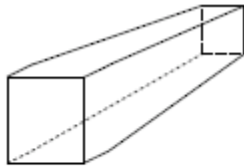

Type of LED	Dome Blue (50°)	Dome Blue	Dome Blue	Emelard	Green diffused	Blue Clear	Blue Clear
	Outside wedge	Outside wedge Board at 15° angle	inside wedge	Inside wedge	Inside wedge	Inside wedge	Outside wedge
Far/near	0.7/5.4	0.6/0.75	0.8/1.8	1.2/1.8	0.06/0.3	1/1	0.09/1
Ratio %	13	80	44	67	20	100	9

Dimensions in mm