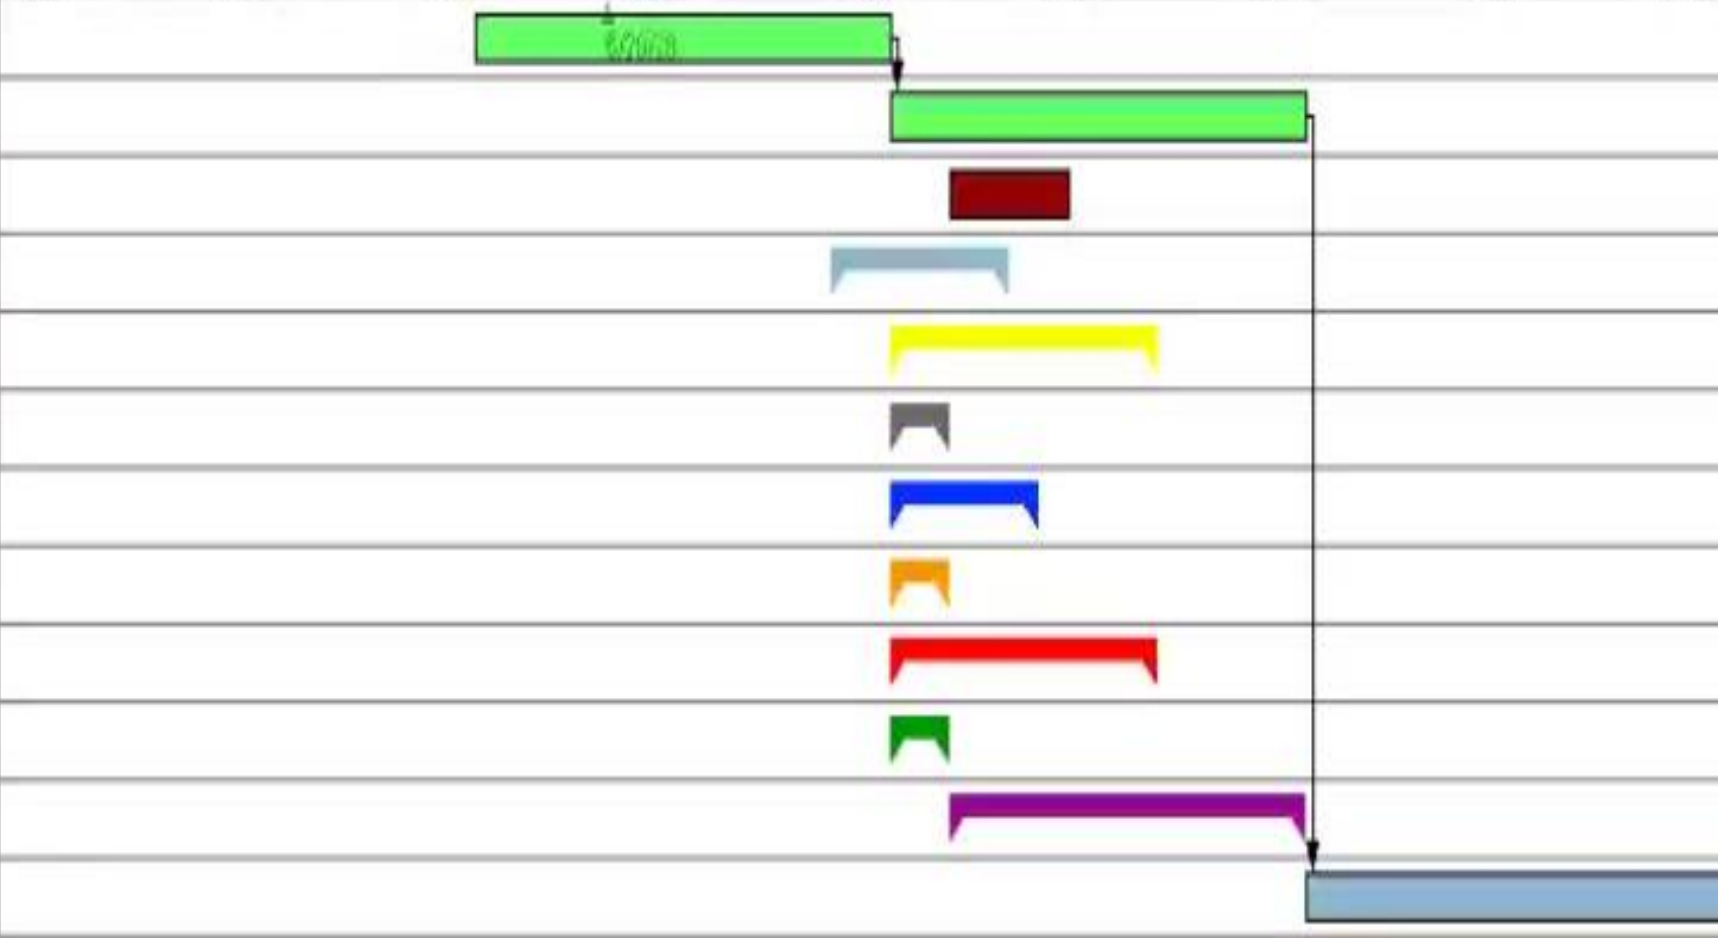

Zoom In | Zoom Out

2020

Week 23 5/31/20 Week 24 6/7/20 Week 25 6/14/20 Week 26 6/21/20 Week 27 6/28/20 Week 28 7/5/20 Week 29 7/12/20 Week 30 7/19/20 Week 31 7/26/20

Name	Begin date	End date
2 Week Return Notice	6/16/20	6/29/20
2 Week Restore Period	6/30/20	7/13/20
Tunnel Warm Up	7/2/20	7/5/20
Cryo	6/28/20	7/3/20
SSG	6/30/20	7/8/20
EES IC	6/30/20	7/1/20
EES RF	6/30/20	7/4/20
Installation	6/30/20	7/1/20
EES DC	6/30/20	7/8/20
Gun	6/30/20	7/1/20
Beam Operations	7/2/20	7/13/20
6 Weeks Physics	7/14/20	8/24/20

June 2020

July 2020

15 16 17 18 19 20 21 22 23 24 25 26 27 28 29 30 1 2 3 4 5 6 7 8 9 10 11 12 13 14 15 16

Name	Begin date	End date
2 Week Return Notic	6/16/20	6/29/20
2 Week Restore Period	6/30/20	7/13/20
Tunnel Warm Up	7/2/20	7/5/20
Cryo	6/28/20	7/3/20
4.5k Reroute for R...	6/28/20	6/29/20
Pull 4.5k Return B...	6/30/20	6/30/20
INJ/NL Pumpdow...	7/1/20	7/1/20
SL/LERF Pumpdo...	7/2/20	7/2/20
Pumpdown/Fillin...	7/3/20	7/3/20
SSG	6/30/20	7/8/20
SA Camera Fix	6/30/20	6/30/20
Sweep Changes	7/1/20	7/1/20
MBSY1C Troubles...	7/8/20	7/8/20
EES IC	6/30/20	7/1/20
Standard HCO	6/30/20	7/1/20
EES RF	6/30/20	7/4/20
Repairs and HCO	6/30/20	7/1/20
INJ/NL Recovery	7/2/20	7/3/20
SL Recovery	7/3/20	7/4/20
Energy Check!??	7/4/20	7/4/20
Installation	6/30/20	7/1/20
Tunnel Walkthrou...	6/30/20	6/30/20
HCO	7/1/20	7/1/20
EES DC	6/30/20	7/8/20
Inspections and I...	6/30/20	6/30/20
Main Machine Tri...	7/1/20	7/3/20
ARC Box Supply ...	7/3/20	7/4/20
Hall Power Suppli...	7/8/20	7/8/20
Gun	6/30/20	7/1/20
Beam Operations	7/2/20	7/13/20
6 Weeks Physics	7/14/20	8/24/20