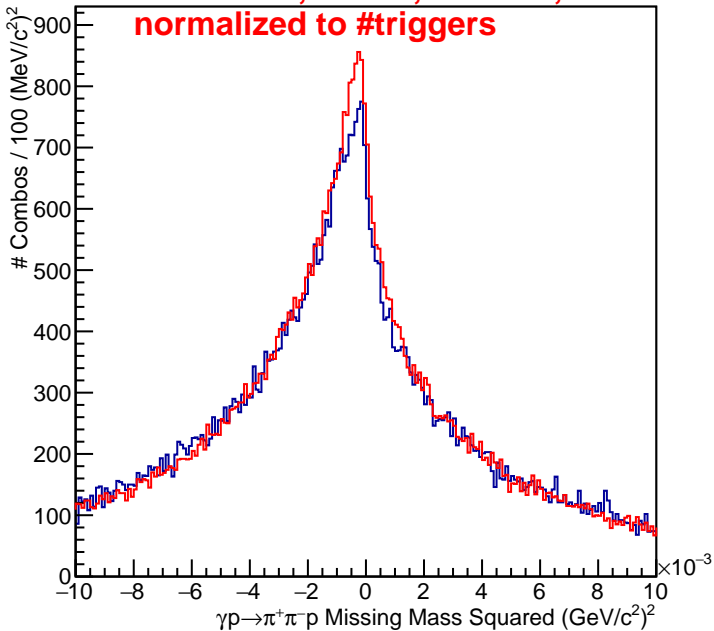

Run 11569, 1200A, 499MHz, 120nA
Run 11597, 1350A, 499MHz, 80nA
normalized to #triggers

Coherent peak