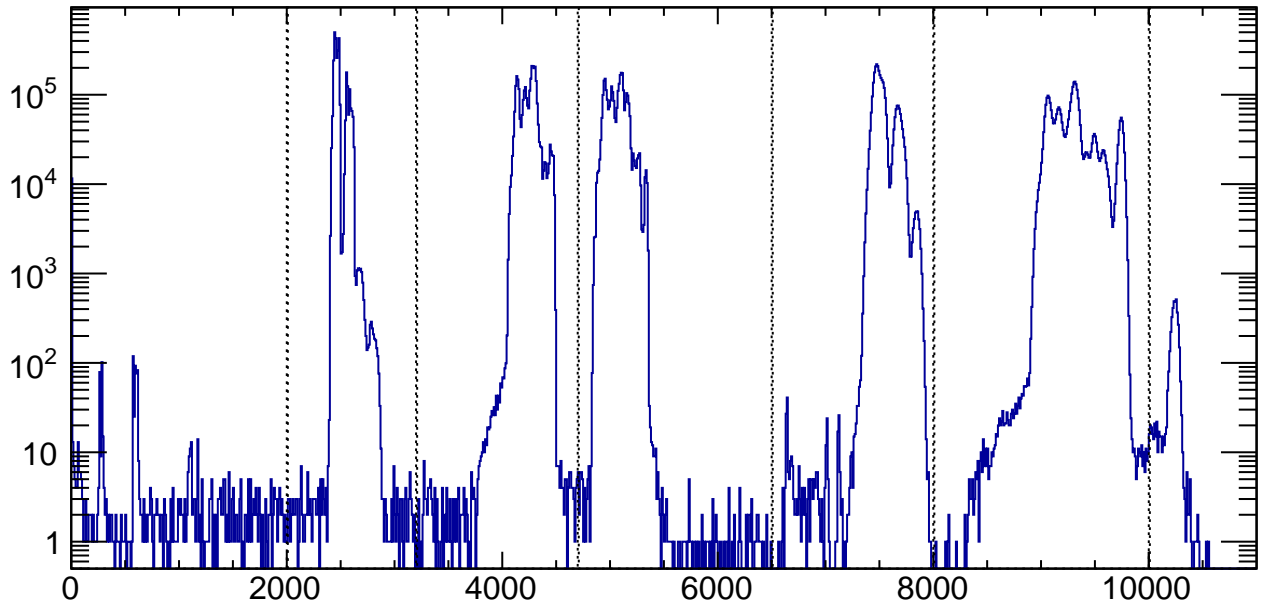

Sum over Energies, RunPeriod\_2021-11-SRC

LED Time Mean, StdDev, RunPeriod\_2021-11-SRC