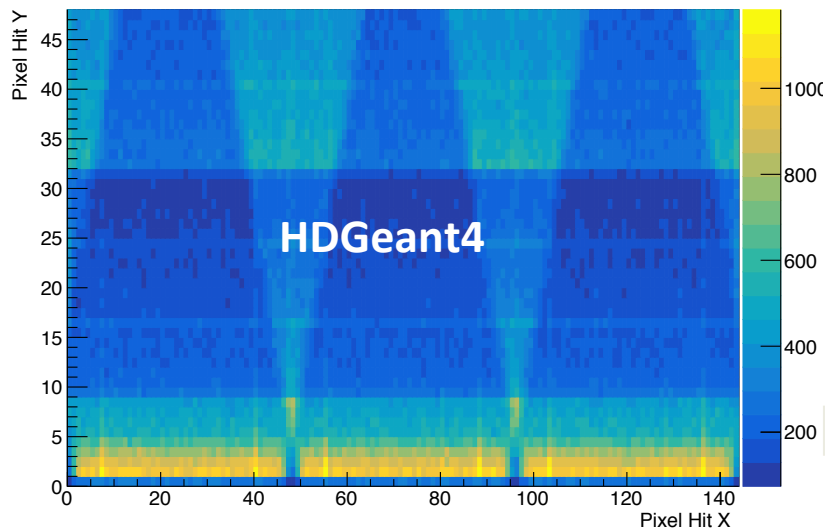

DIRC sim updates

- As-built geometry: quartz bars z-direction alignment implemented (and pushed to hdds).
- LED generator reproduces occupancy patterns from earlier studies.
- t_0 resolution determination in progress (with fake per-channel timing offsets)

South Box

Standalone (Ahmed Ali's slide)