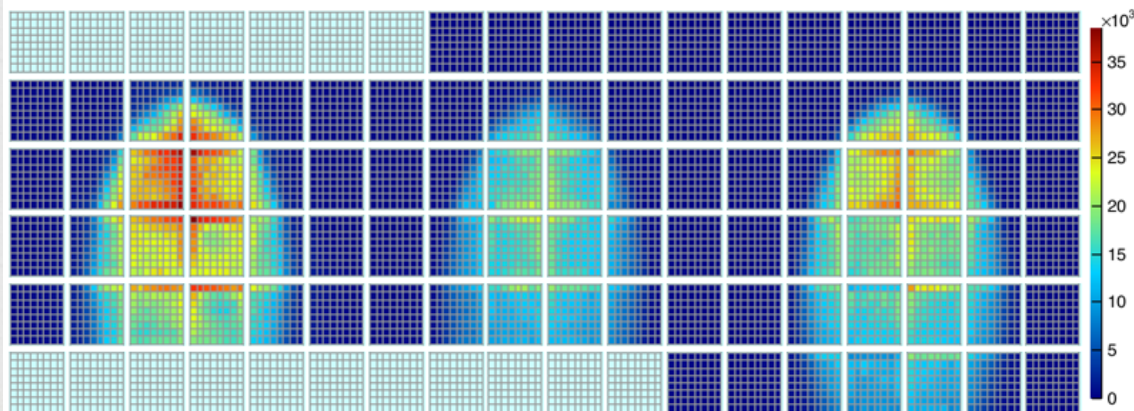

Time walk correction example of one single channel

Backup slides

Walk Correction graph

LED Hit Pattern

North Box

South Box

Time Offsets

North Box