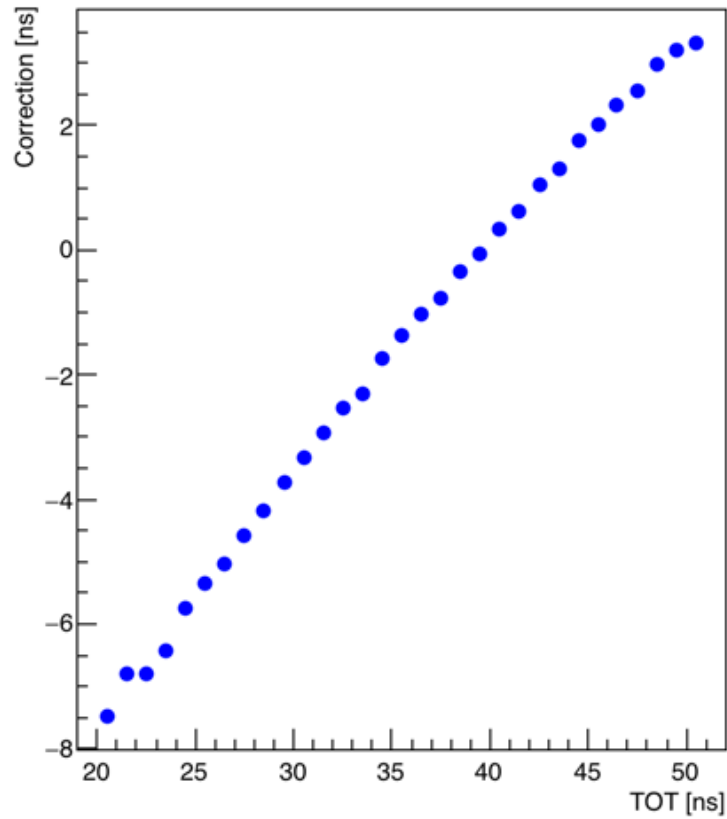

LED Analyses

A.A

28 Oct 2019

Time Walk Correction

Time walk correction example of one single channel

Time Walk Correction

Standard walk correction

Custom walk correction

Time walk correction example of one single channel

Backup slides

Walk Correction graph

LED Hit Pattern

North Box

South Box

Time Offsets

North Box