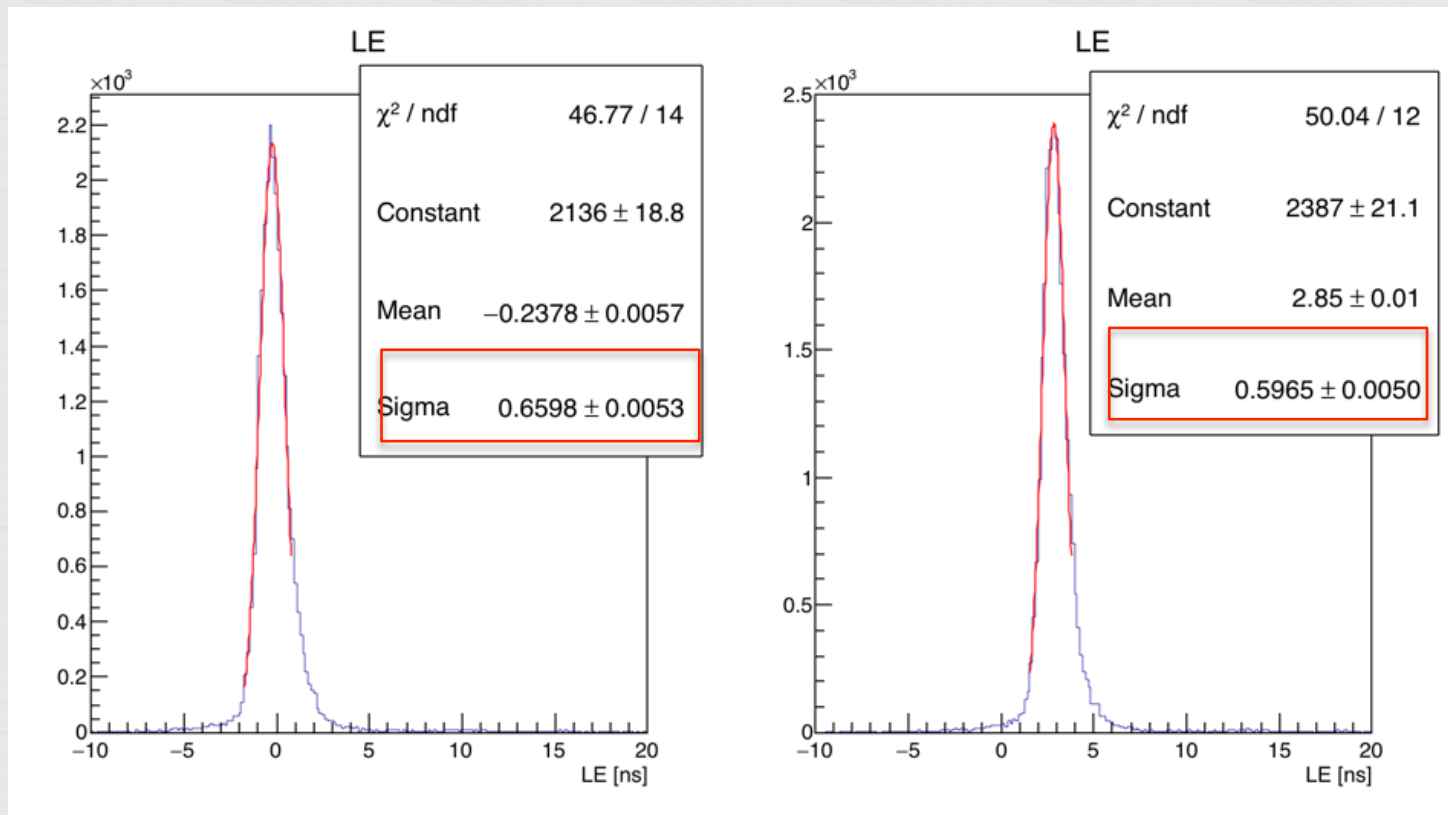

LED Analyses

A.A

28 Oct 2019

Time Walk Correction

Time walk correction example of one single channel

Time Walk Correction

Standard walk correction

Custom walk correction

Time walk correction example of one single channel

Backup slides

Walk Correction graph

LED Hit Pattern

North Box

South Box

Time Offsets

North Box