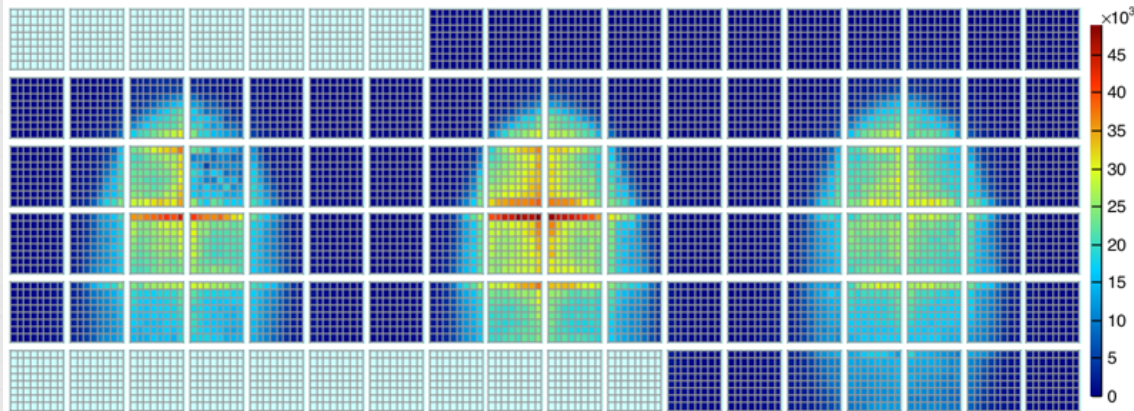

Time walk correction example of one single channel

Backup slides

Walk Correction graph

LED Hit Pattern

North Box

South Box

Time Offsets

North Box