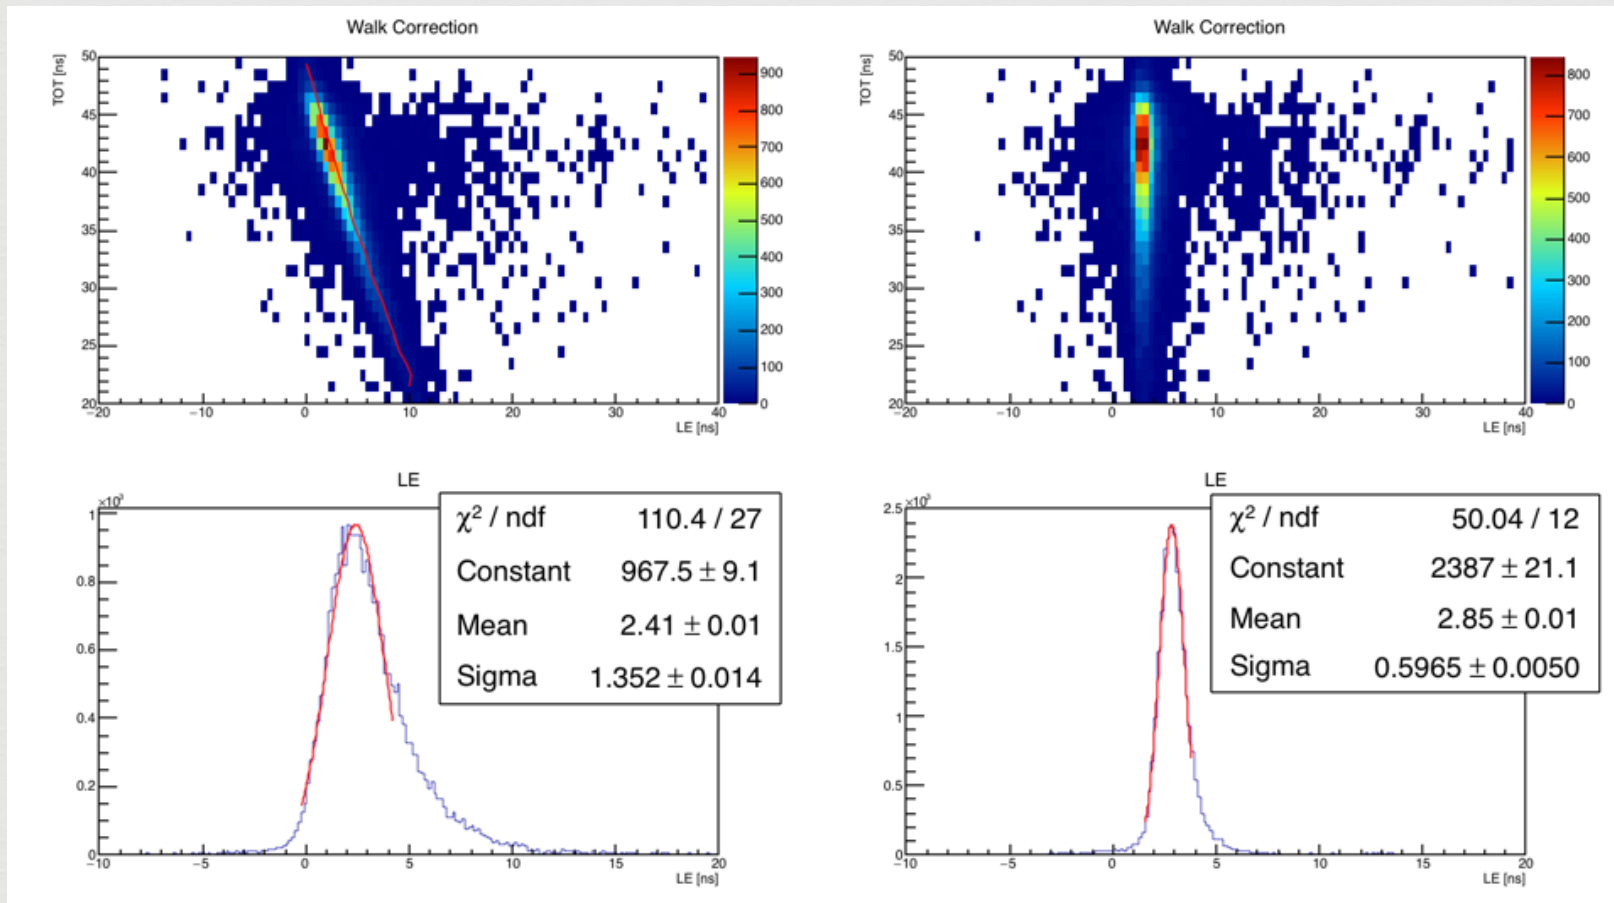

LED Analyses

A.A

28 Oct 2019

Time Walk Correction

Time walk correction example of one single channel

Time Walk Correction

Standard walk correction

Custom walk correction

Time walk correction example of one single channel

Backup slides

Walk Correction graph

LED Hit Pattern

North Box

South Box

Time Offsets

North Box