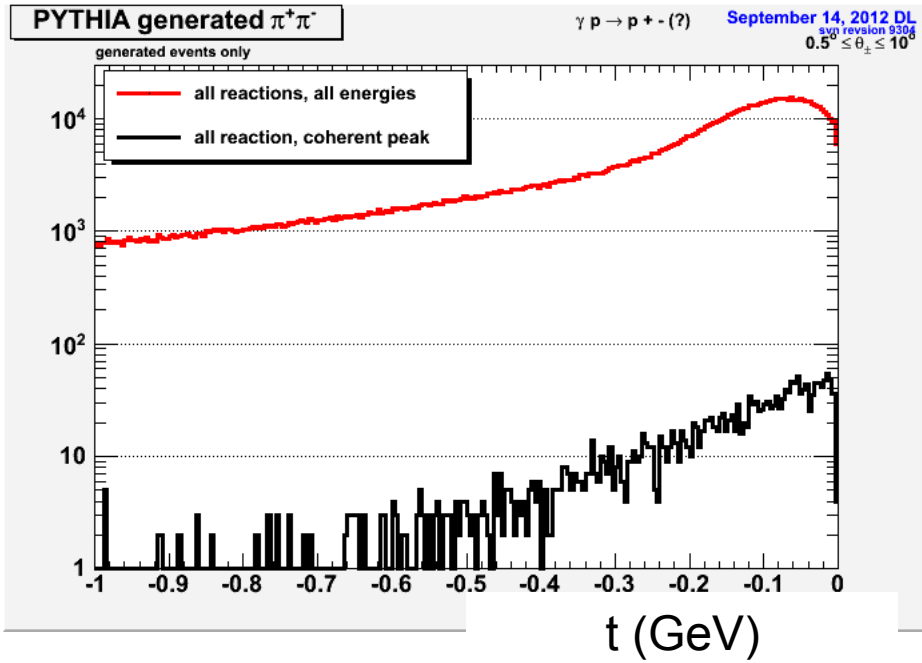

t

PYTHIA generated $\pi^+\pi^-$

$\gamma p \rightarrow p \pi^+ \pi^- (?)$

September 14, 2012 DL

svn revision 9304
 $0.5^\circ \leq \theta_\pm \leq 10^\circ$

generated events only