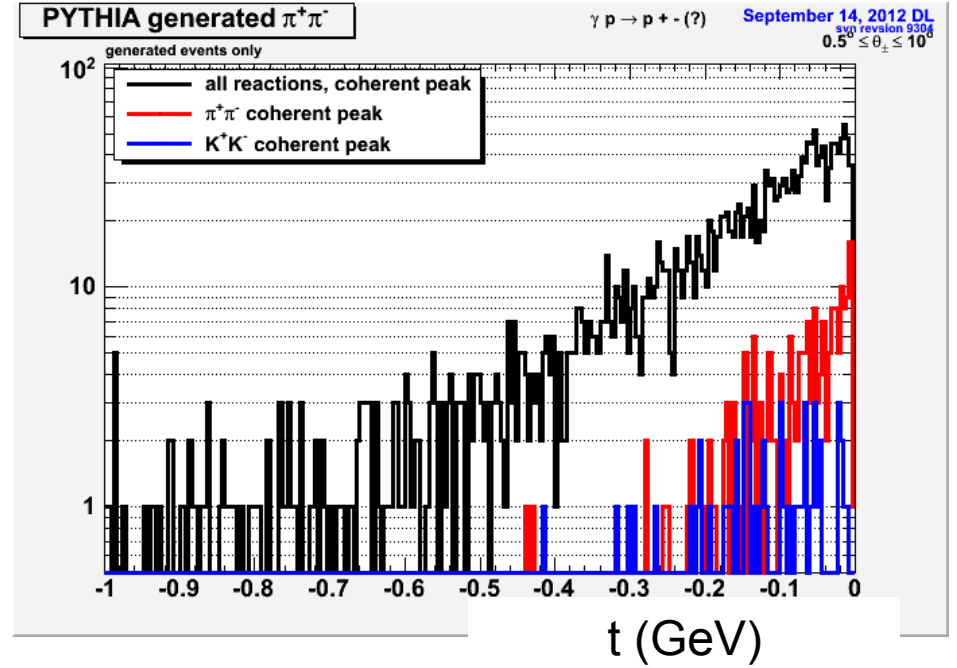

t

PYTHIA generated $\pi^+\pi^-$

$\gamma p \rightarrow p \pi^+ \pi^- (?)$

September 14, 2012 DL

svn revision 9304
 $0.5^\circ \leq \theta_\pm \leq 10^\circ$

generated events only