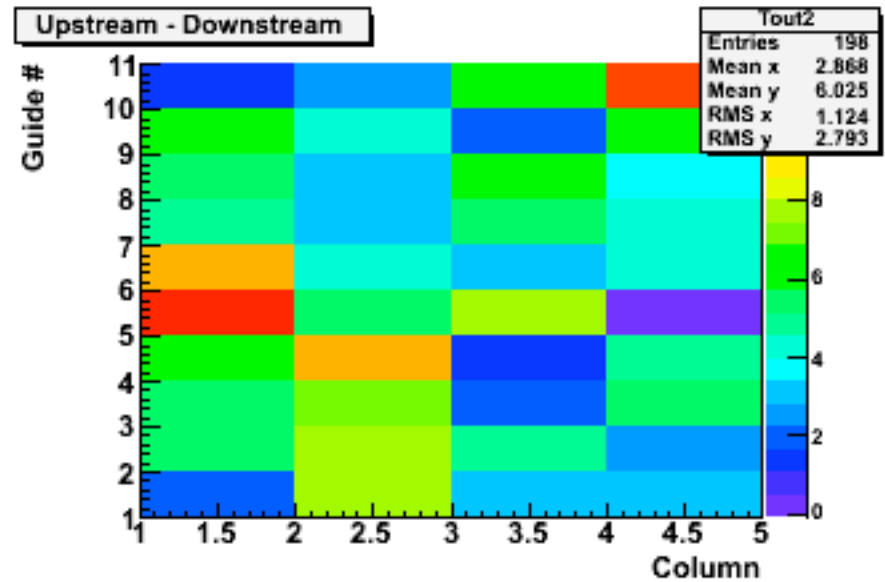

Transmission tests

Blue LED light input

Measure with radiometer
Zero after each measurement

Module 47

Module 47

Module 10

Module 10