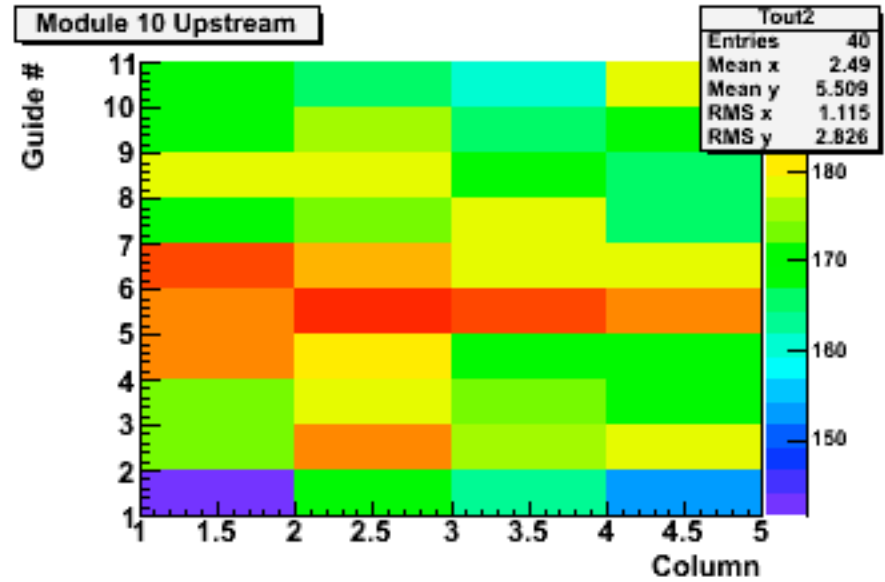

Transmission tests

Blue LED light input

Measure with radiometer
Zero after each measurement

Module 47

Module 47

Module 10

Module 10