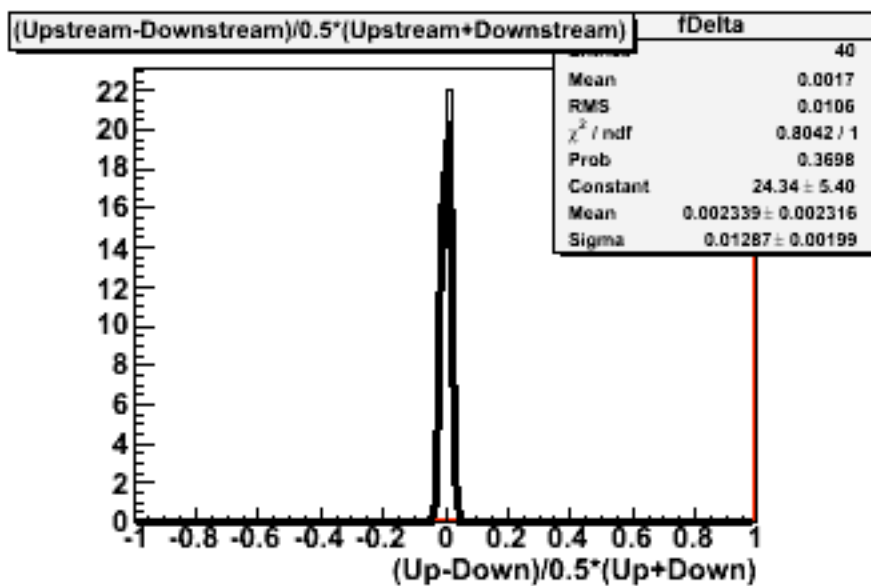

Transmission tests

Blue LED light input

Measure with radiometer
Zero after each measurement

Module 47

Module 47

Module 10

Module 10