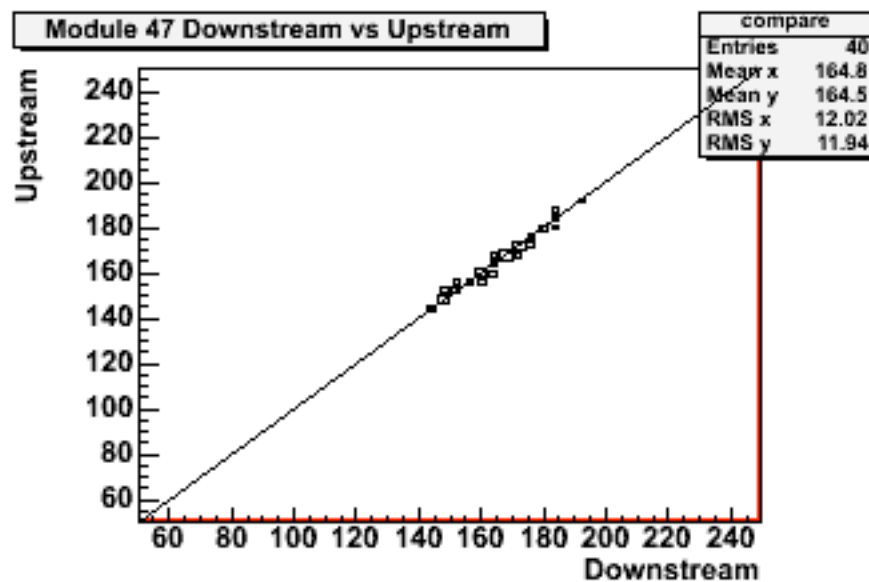

Transmission tests

Blue LED light input

Measure with radiometer
Zero after each measurement

Module 47

Module 47

Module 10

Module 10