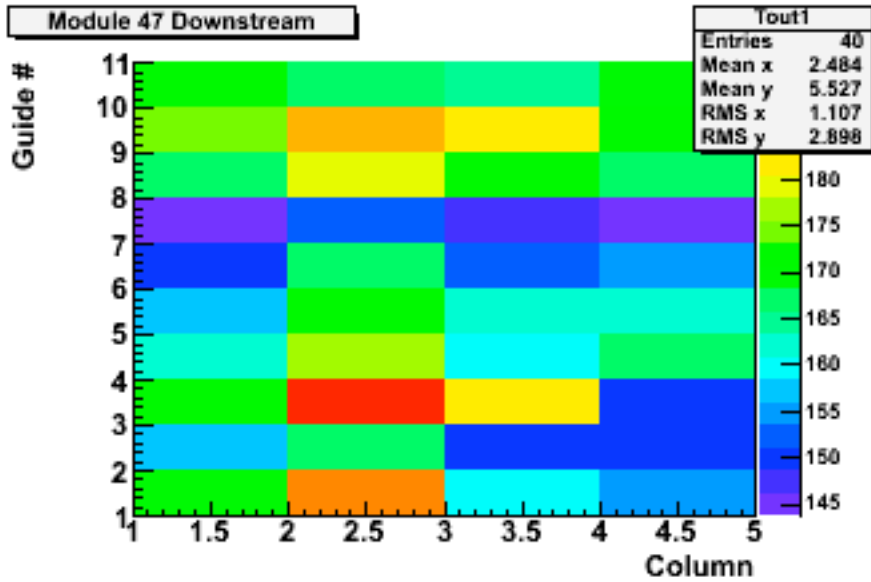

Transmission tests

Blue LED light input

Measure with radiometer
Zero after each measurement

Module 47

Module 47

Module 10

Module 10