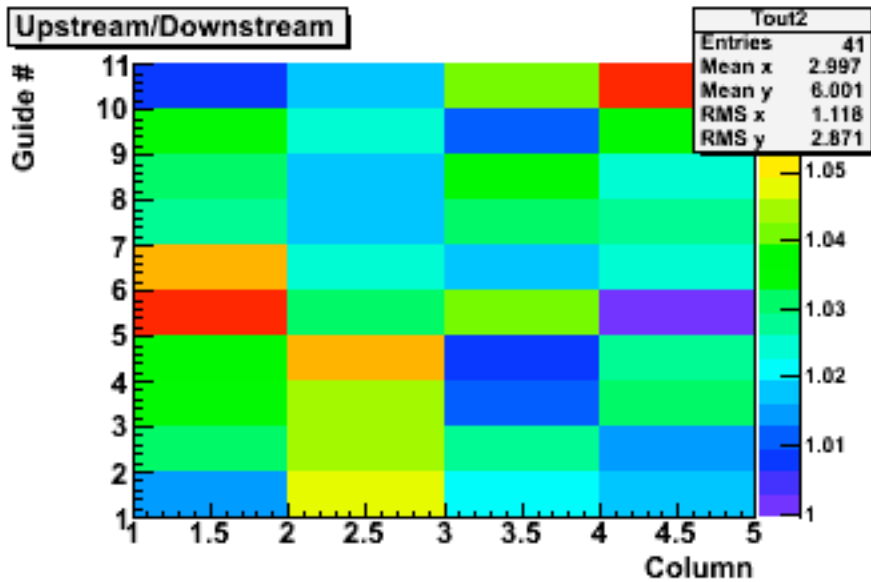

Transmission tests

Blue LED light input

Measure with radiometer
Zero after each measurement

Module 47

Module 47

Module 10

Module 10