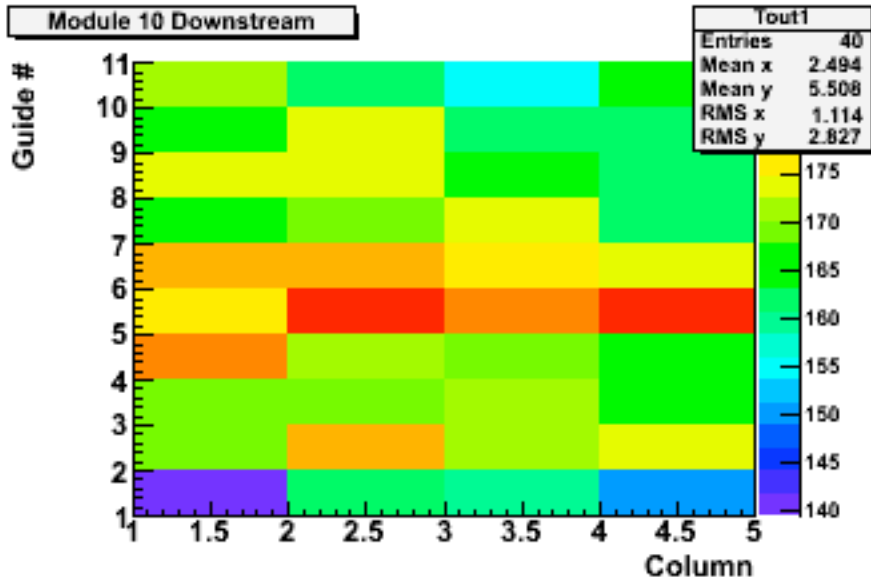

Transmission tests

Blue LED light input

Measure with radiometer
Zero after each measurement

Module 47

Module 47

Module 10

Module 10