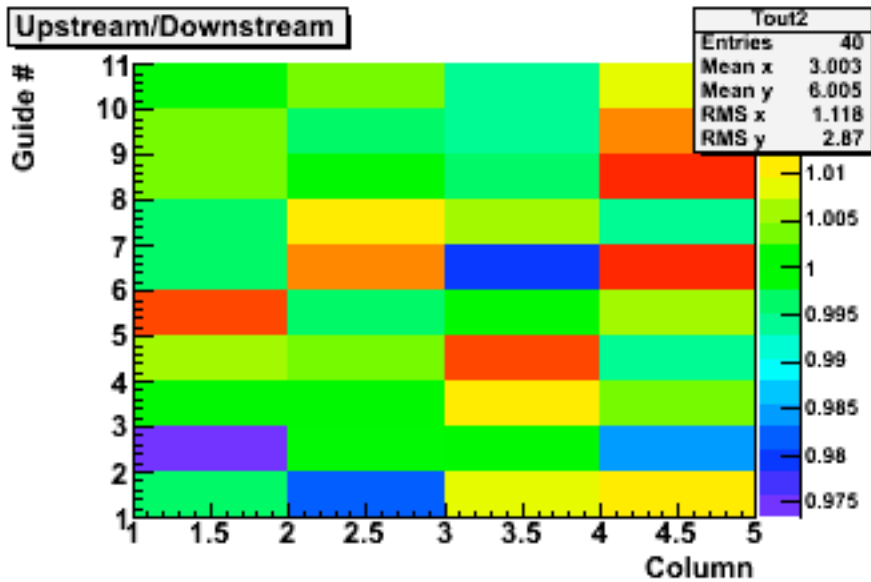

Transmission tests

Blue LED light input

Measure with radiometer
Zero after each measurement

Module 47

Module 47

Module 10

Module 10