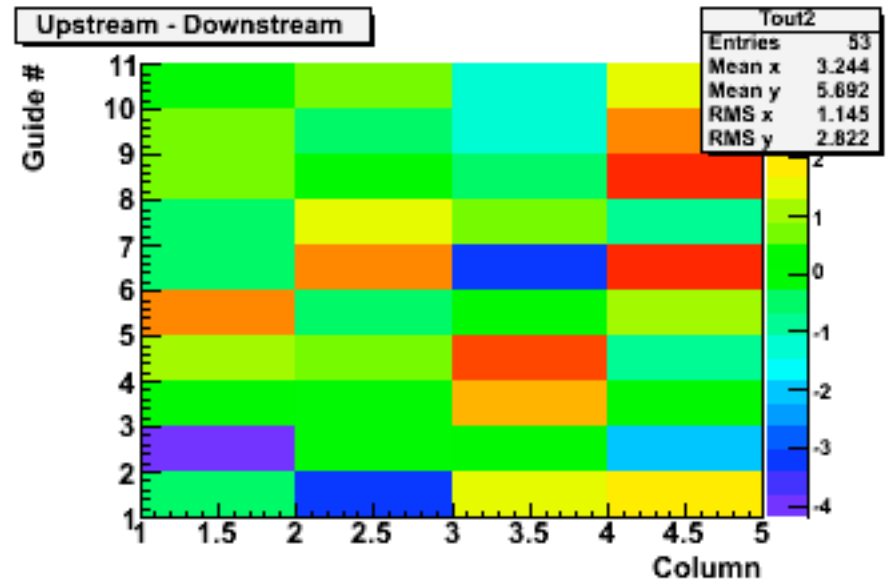

Transmission tests

Blue LED light input

Measure with radiometer
Zero after each measurement

Module 47

Module 47

Module 10

Module 10