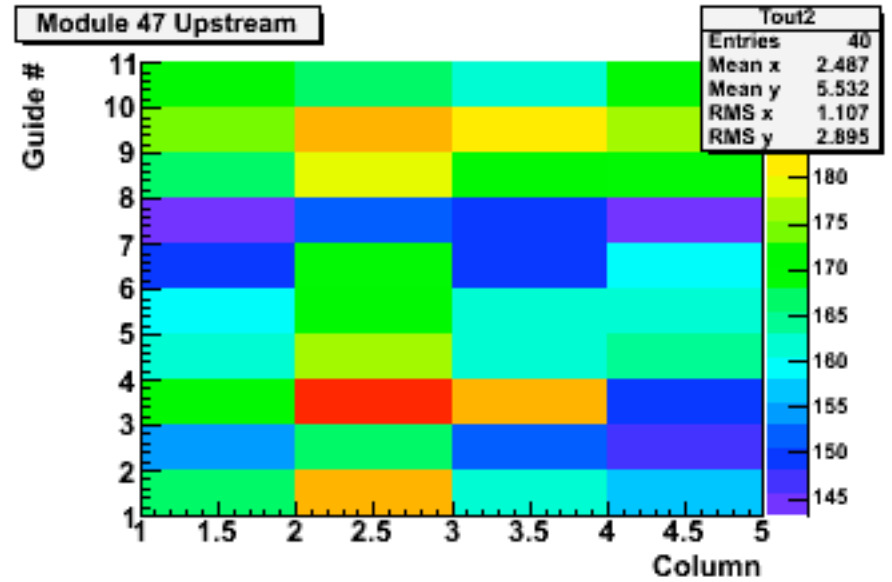

Transmission tests

Blue LED light input

Measure with radiometer
Zero after each measurement

Module 47

Module 47

Module 10

Module 10