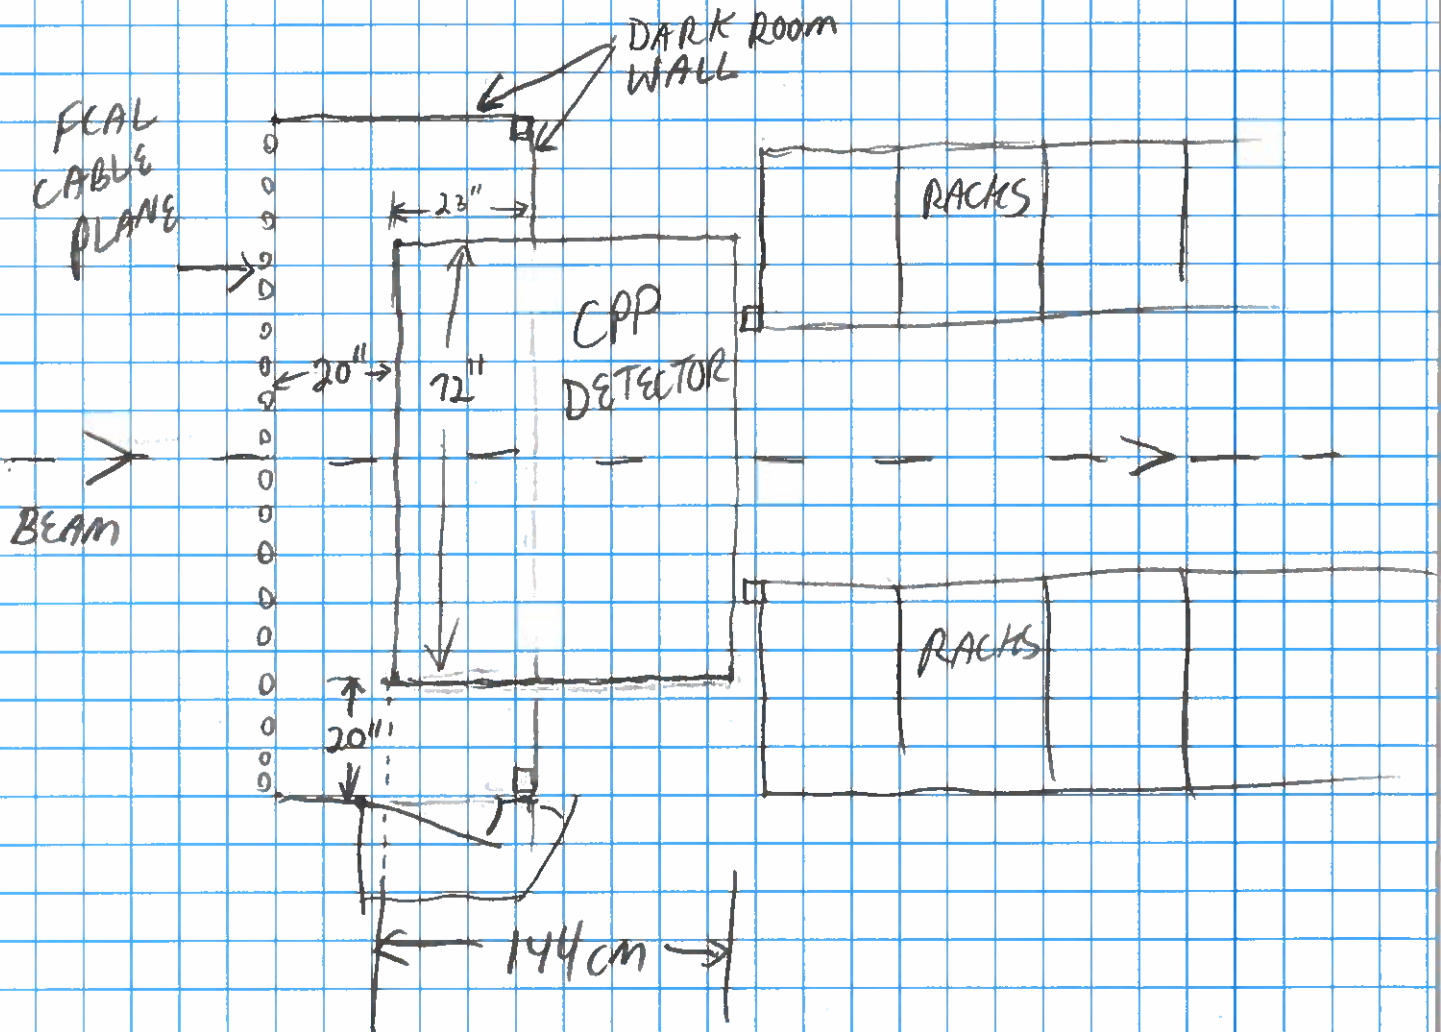

# CPP INSTALL OPTION 2

(FCAL DARK ROOM INCURSION)

ELEVATION

6/13/2019

7EW

27

# CPP INSTALL OPTION 2

(FCAL DARK ROOM INCURSION)

TOP VIEW