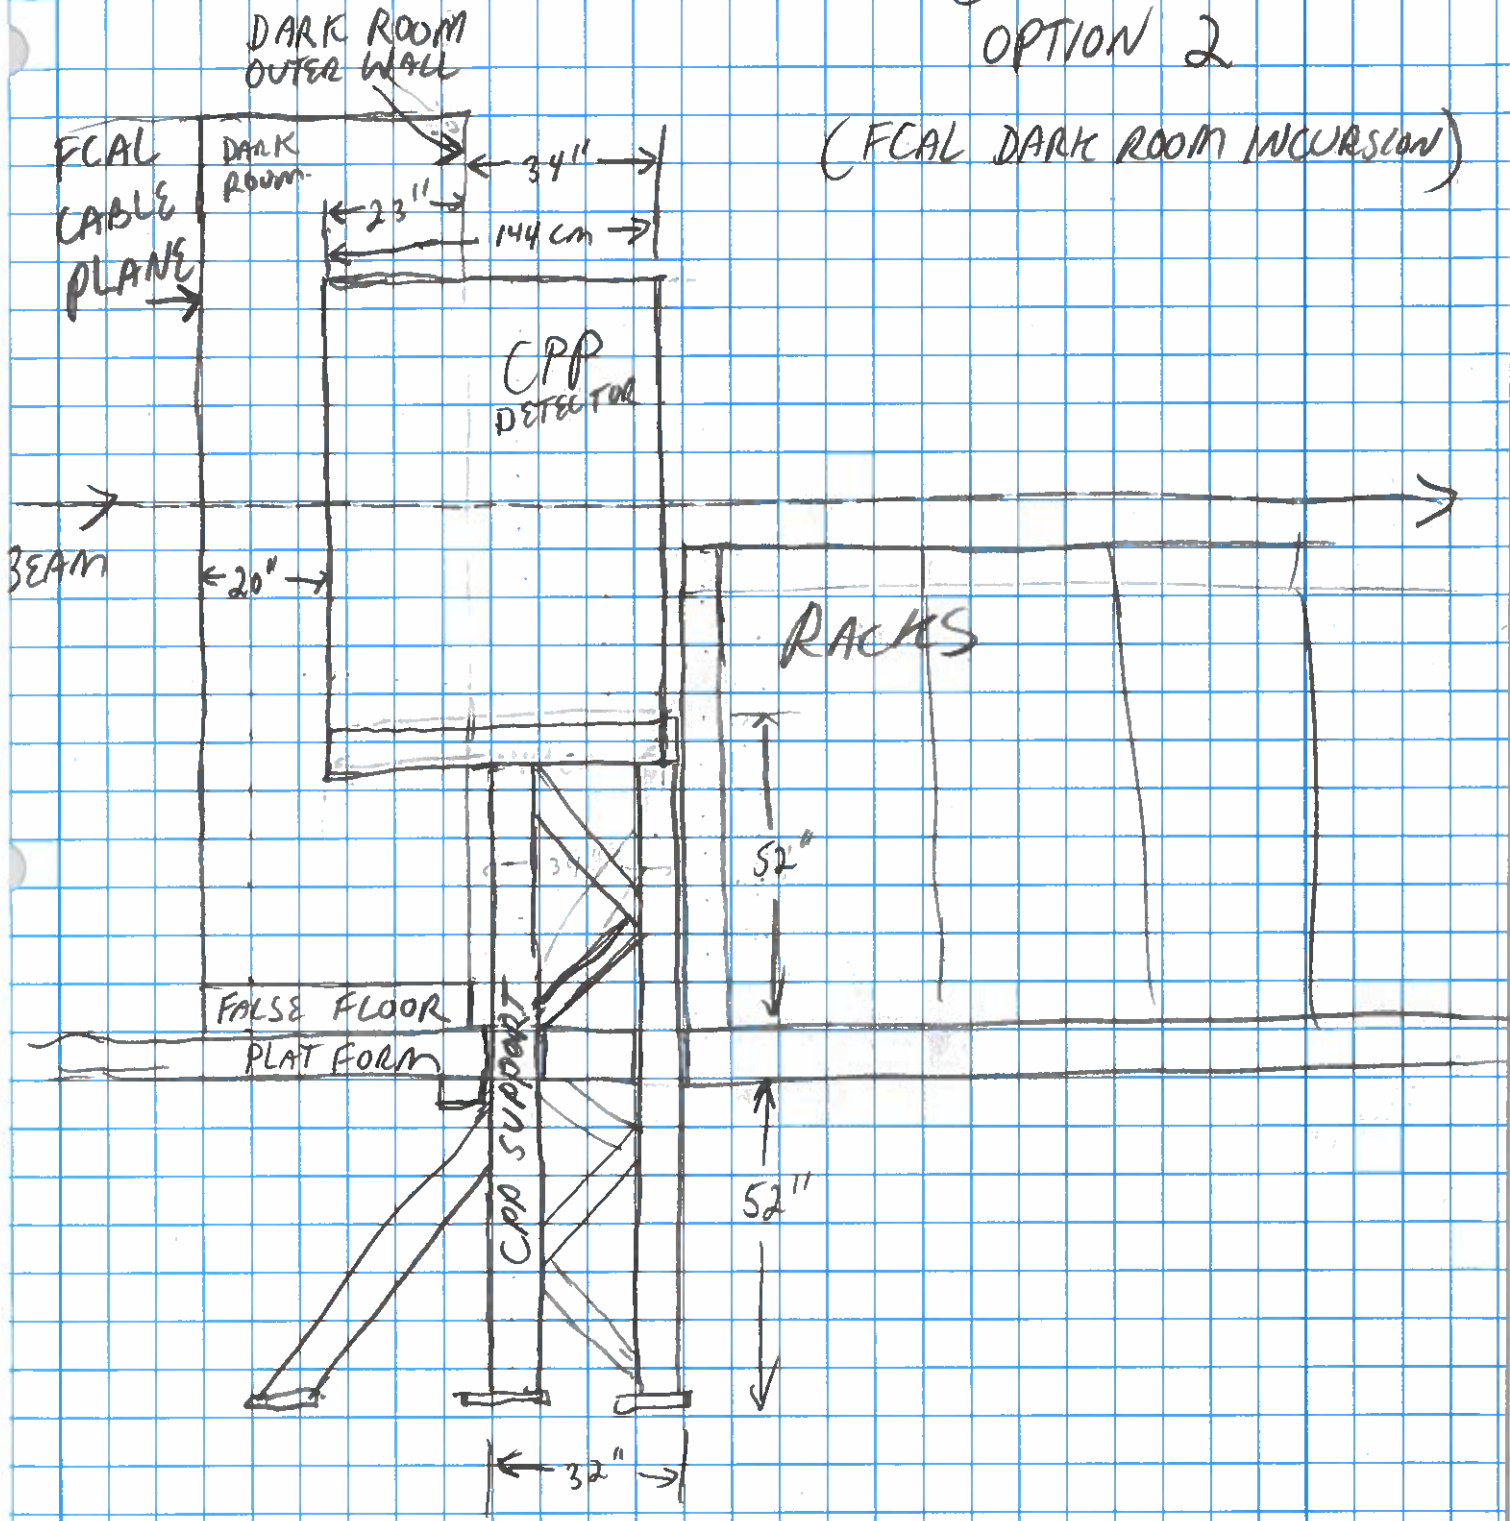

# CPP INSTALL OPTION 2

(FCAL DARK ROOM INCURSION)

ELEVATION

6/13/2019

7EW

27

# CPP INSTALL OPTION 2

(FCAL DARK ROOM INCURSION)

TOP VIEW