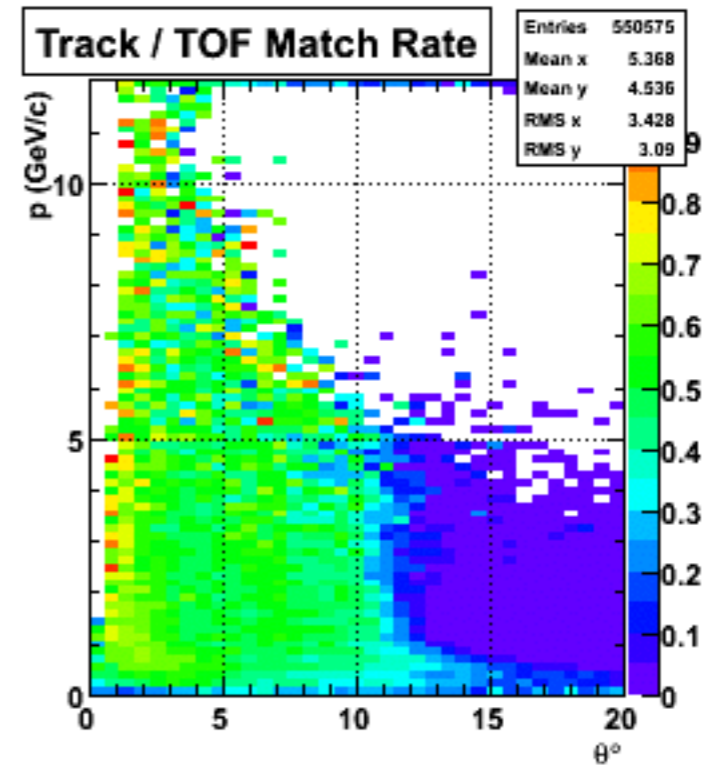

Recon. TOF Points

TOF Points Matched to Tracks

Run 2179

ADC/TDC times aligned

Run 2182

ADC/TDC times NOT aligned (?)