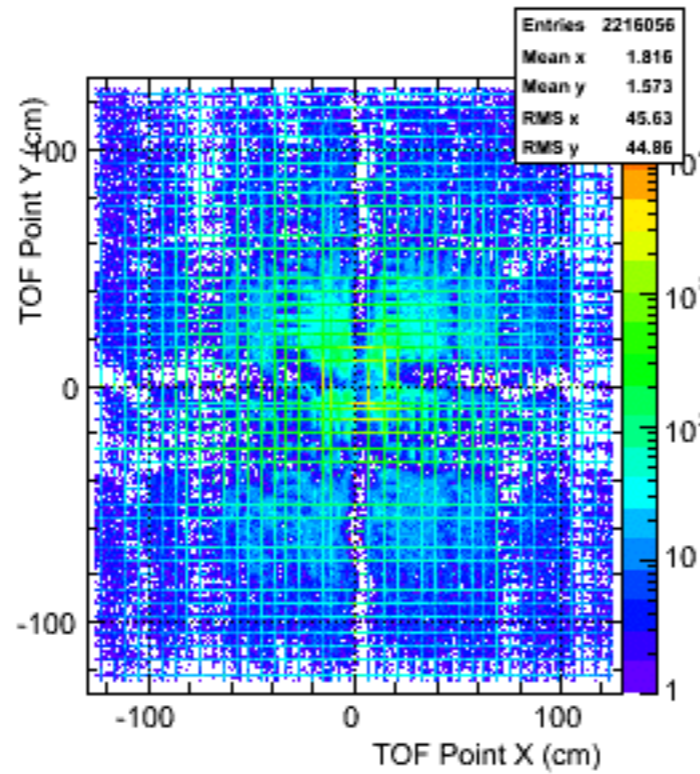

Recon. TOF Points

TOF Points Matched to Tracks

Run 2179

ADC/TDC times aligned

Run 2182

ADC/TDC times NOT aligned (?)