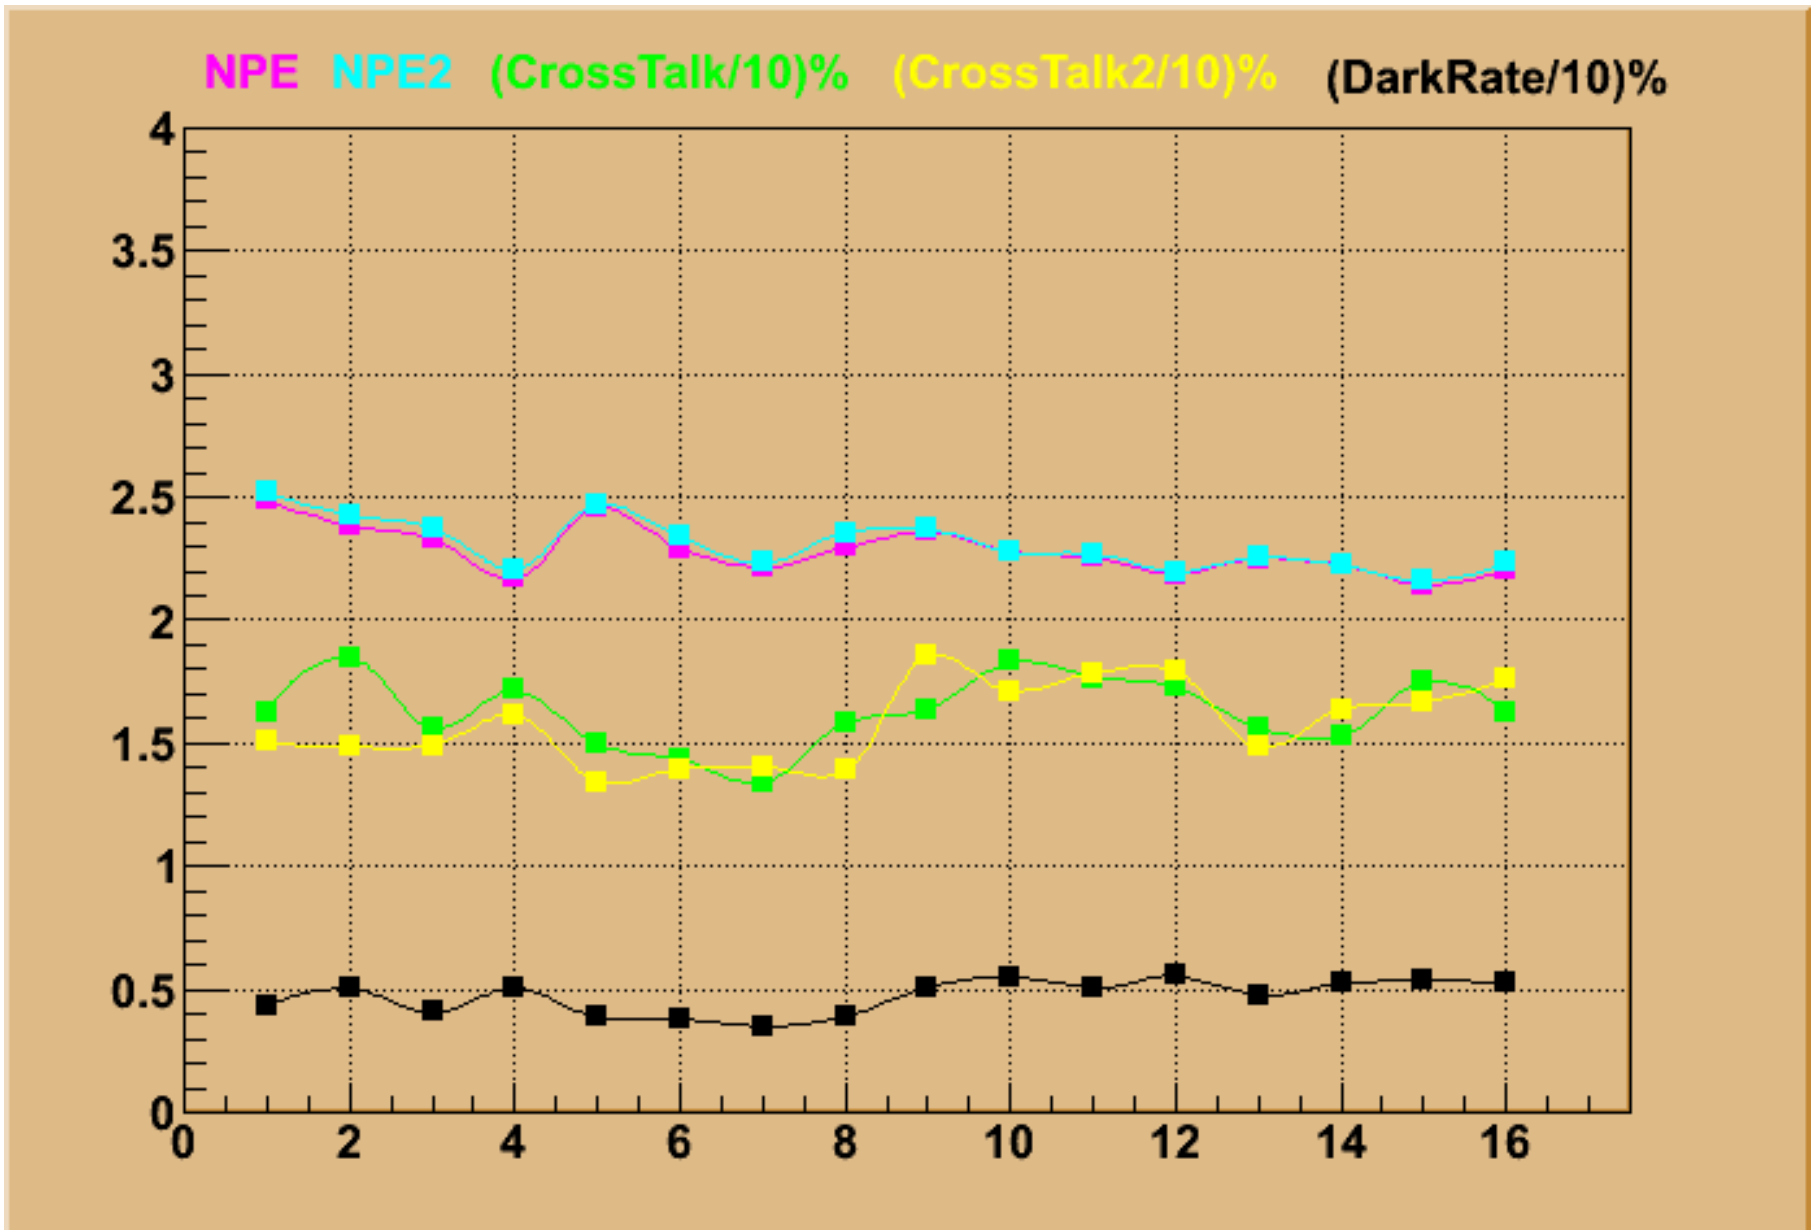

# New Cross Talk Estimation (20 °C)

# 5 °C