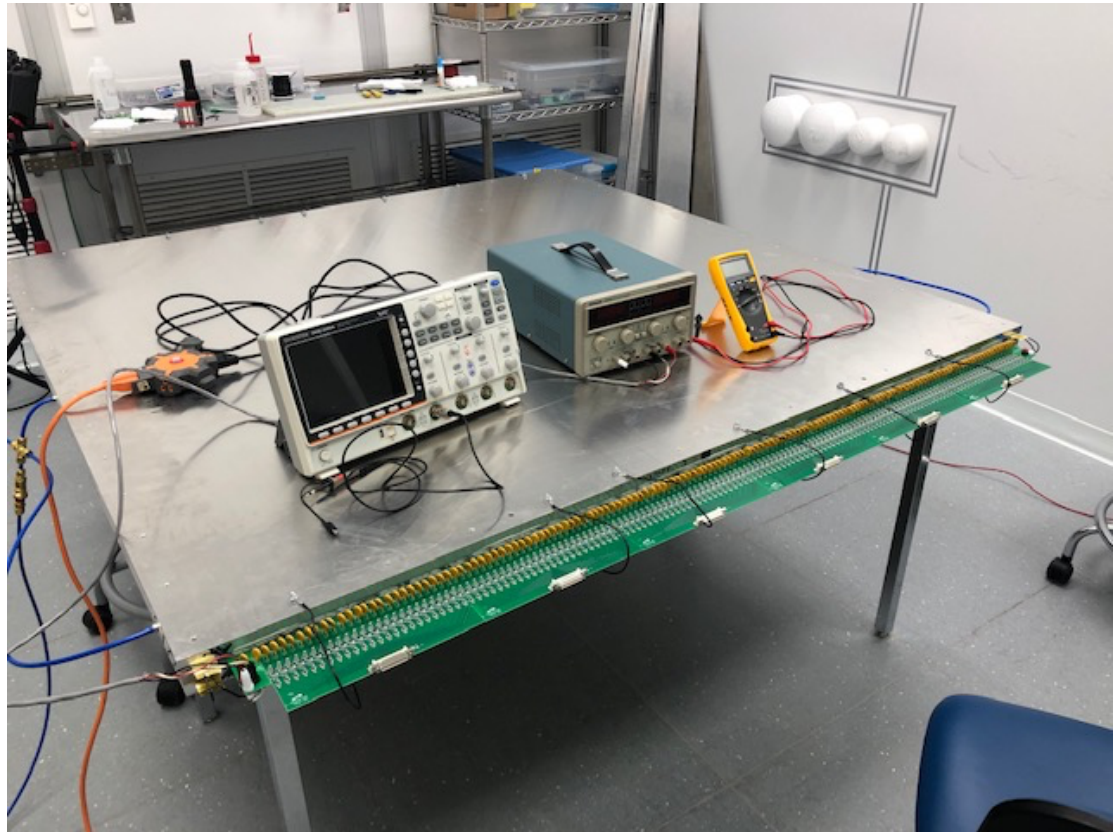

Galadriel before rebuild

Galadriel after rebuild

Galadriel is ready for transport to JLab

Arwen rebuilt

Arwen ready for testing

## Status of MWPCs

- 7 detectors have been completely strung.
- The central regions of 2 detectors have been rebuilt. One detector has been tested, the second will be tested today or tomorrow
- Rebuild the remaining 5 detectors.
- Complete the 8<sup>th</sup> detector.
- When the semester is over in late spring bring all the detectors that are ready for installation to JLab.
- Still need to make aluminum enclosures for the preamp electronics on the chambers