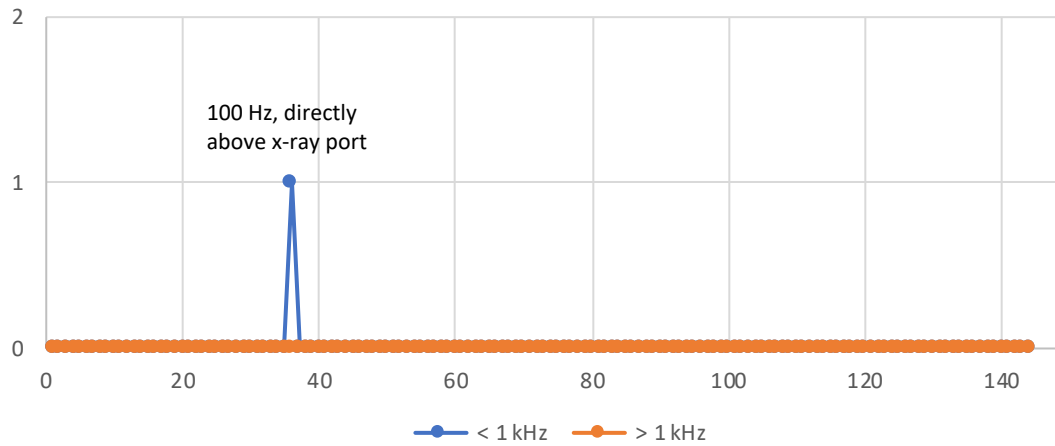

Galadriel after rebuild

Galadriel is ready for transport to JLab