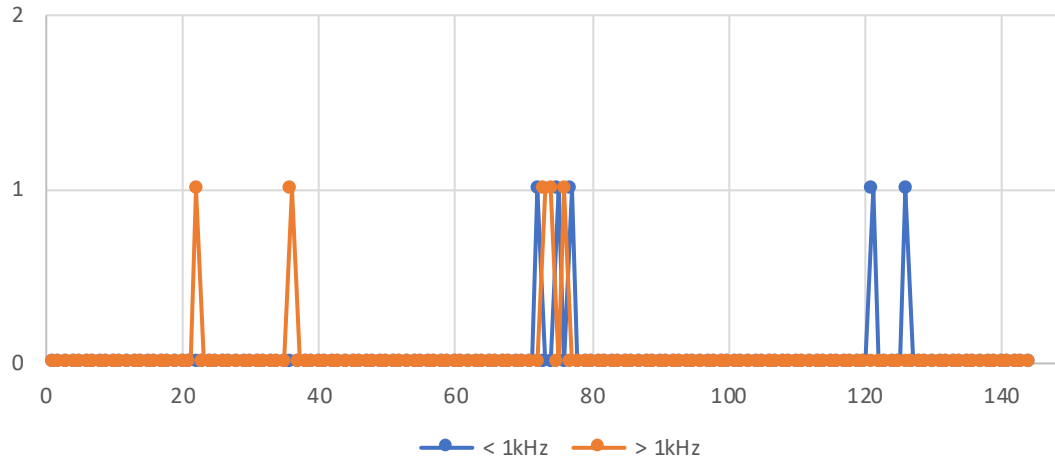

Galadriel before rebuild