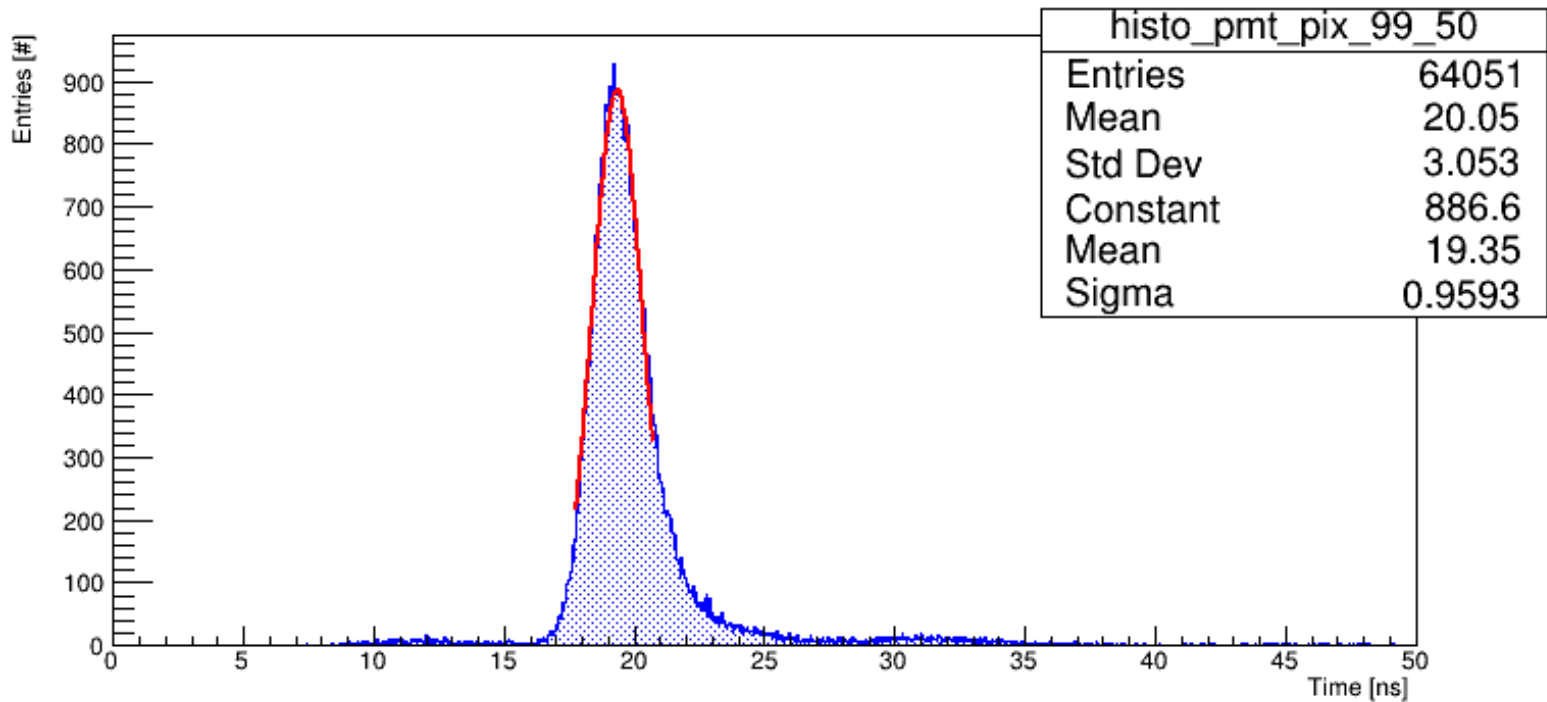

GlueX DIRC LED

A.Ali

17 Dec 2019

sigma