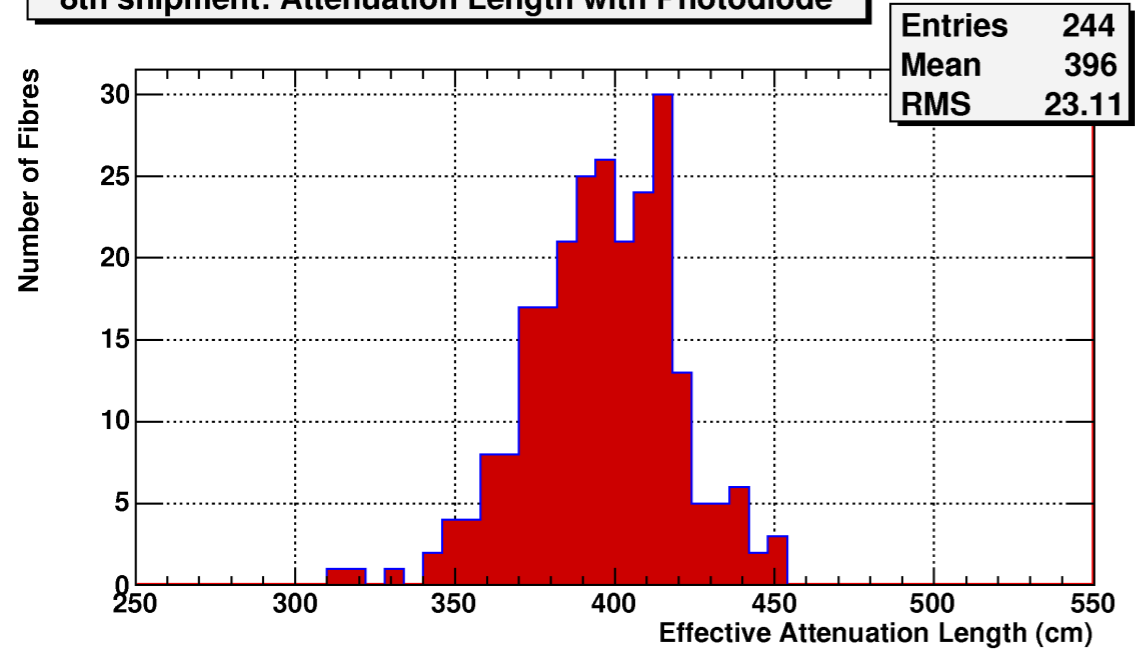

8th shipment: Attenuation Length with Photodiode

9th shipment: Attenuation Length with Photodiode

8th shipment: Npe with PMT

9th shipment: Attenuation Length with Photodiode

8th shipment: Attenuation Length with Photodiode