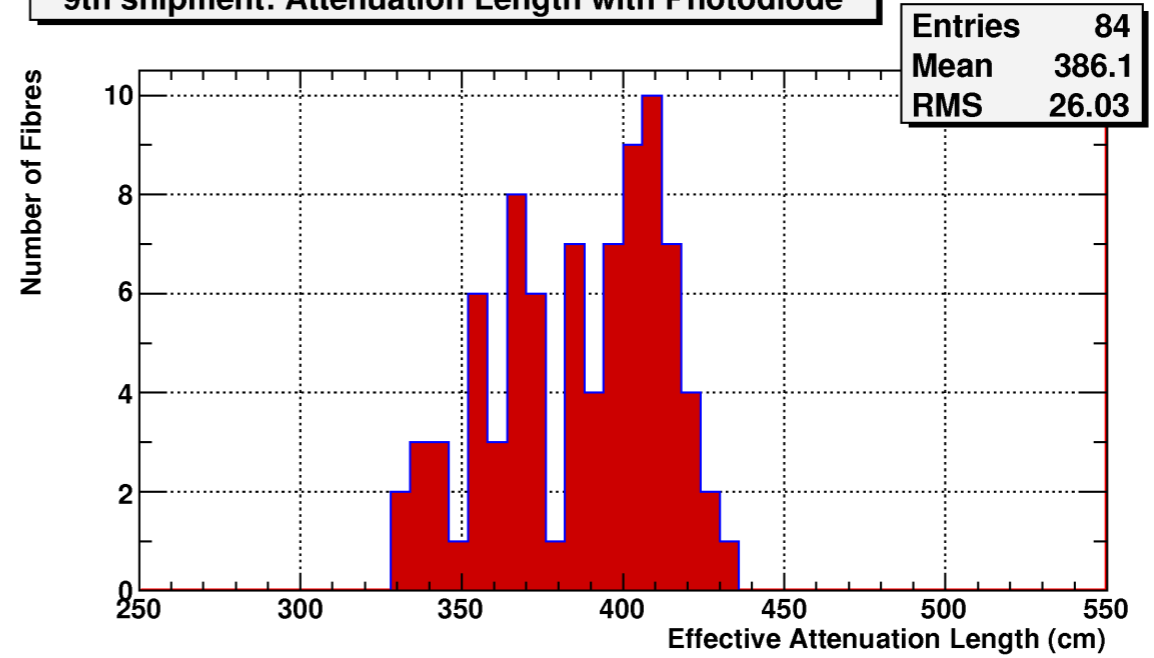

9th shipment: Attenuation Length with Photodiode