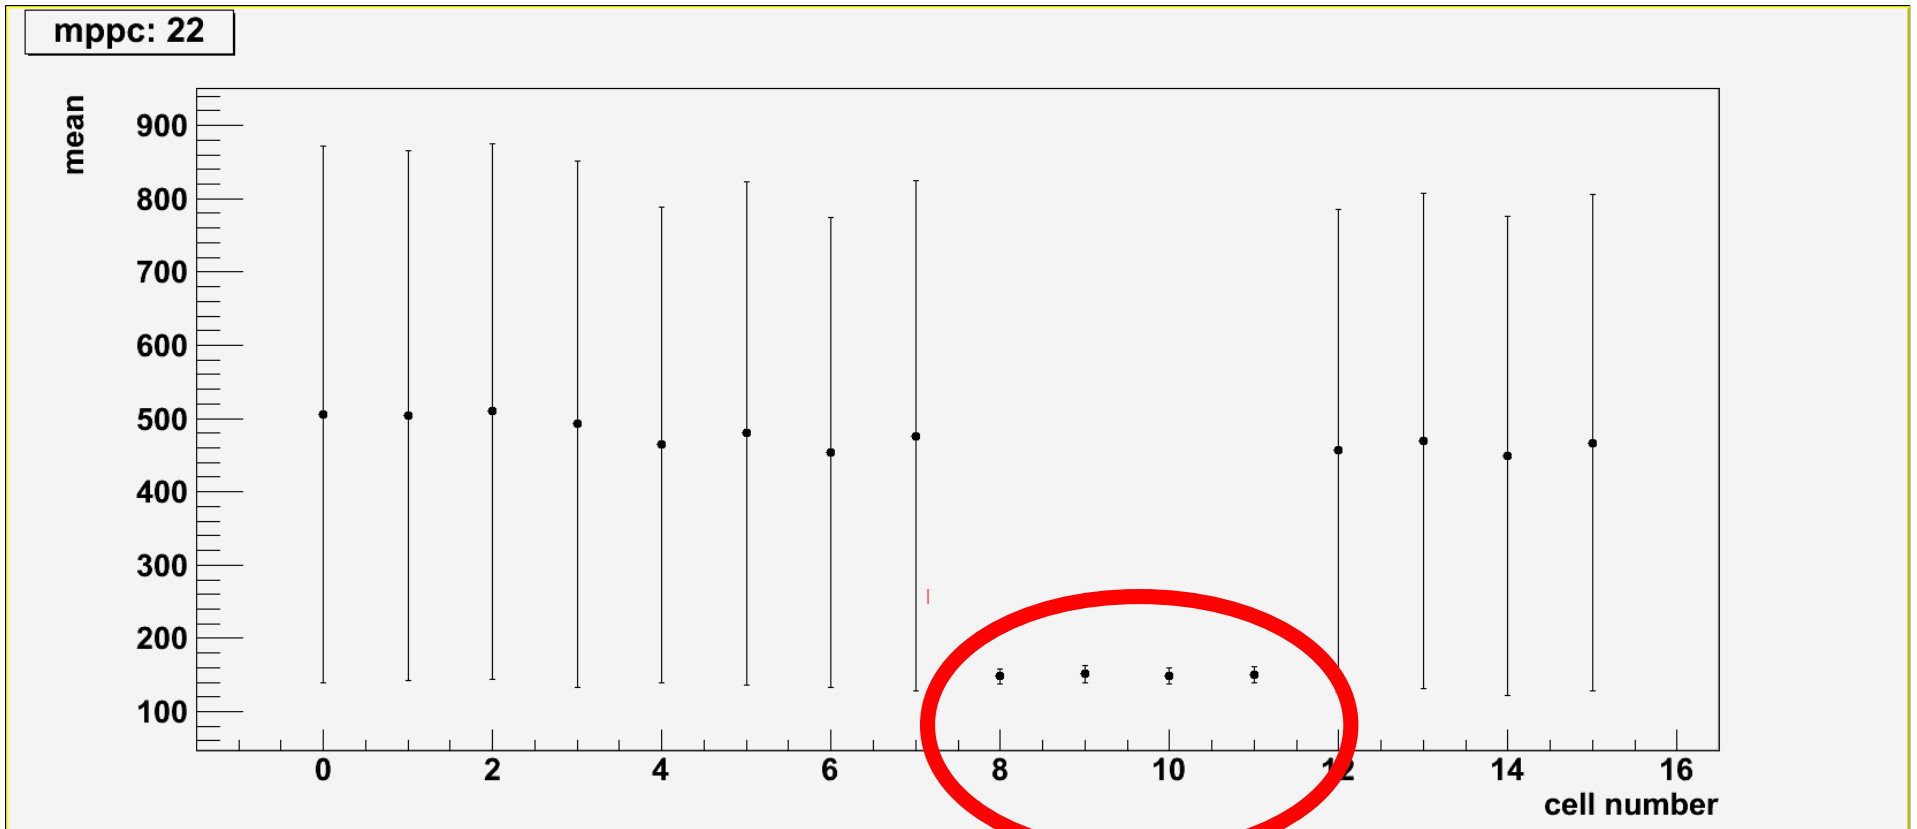

SiLab Status Report

September 25, 2012

Summary

	Original Plan	Current Plan	Completed
	Total required	Total required	
Receipt from Hamamatsu	2800	2800	2440
Accepted by Stage 1	2800	2800	2440
Accepted by Stage 2	280	800	1805
Accepted by Stage 3	2800	2800	2300
Shipped to Jlab	2800	2800	1520

MPPC 3572

- Measured 3 times
 - August 21
 - September 4
 - September 10
- Found 4 MPPC channels without signal
 - Measured in 3 different positions: 22, 9 and 19
 - Channels 8, 9, 10 and 11

MPPC 3572

August 21