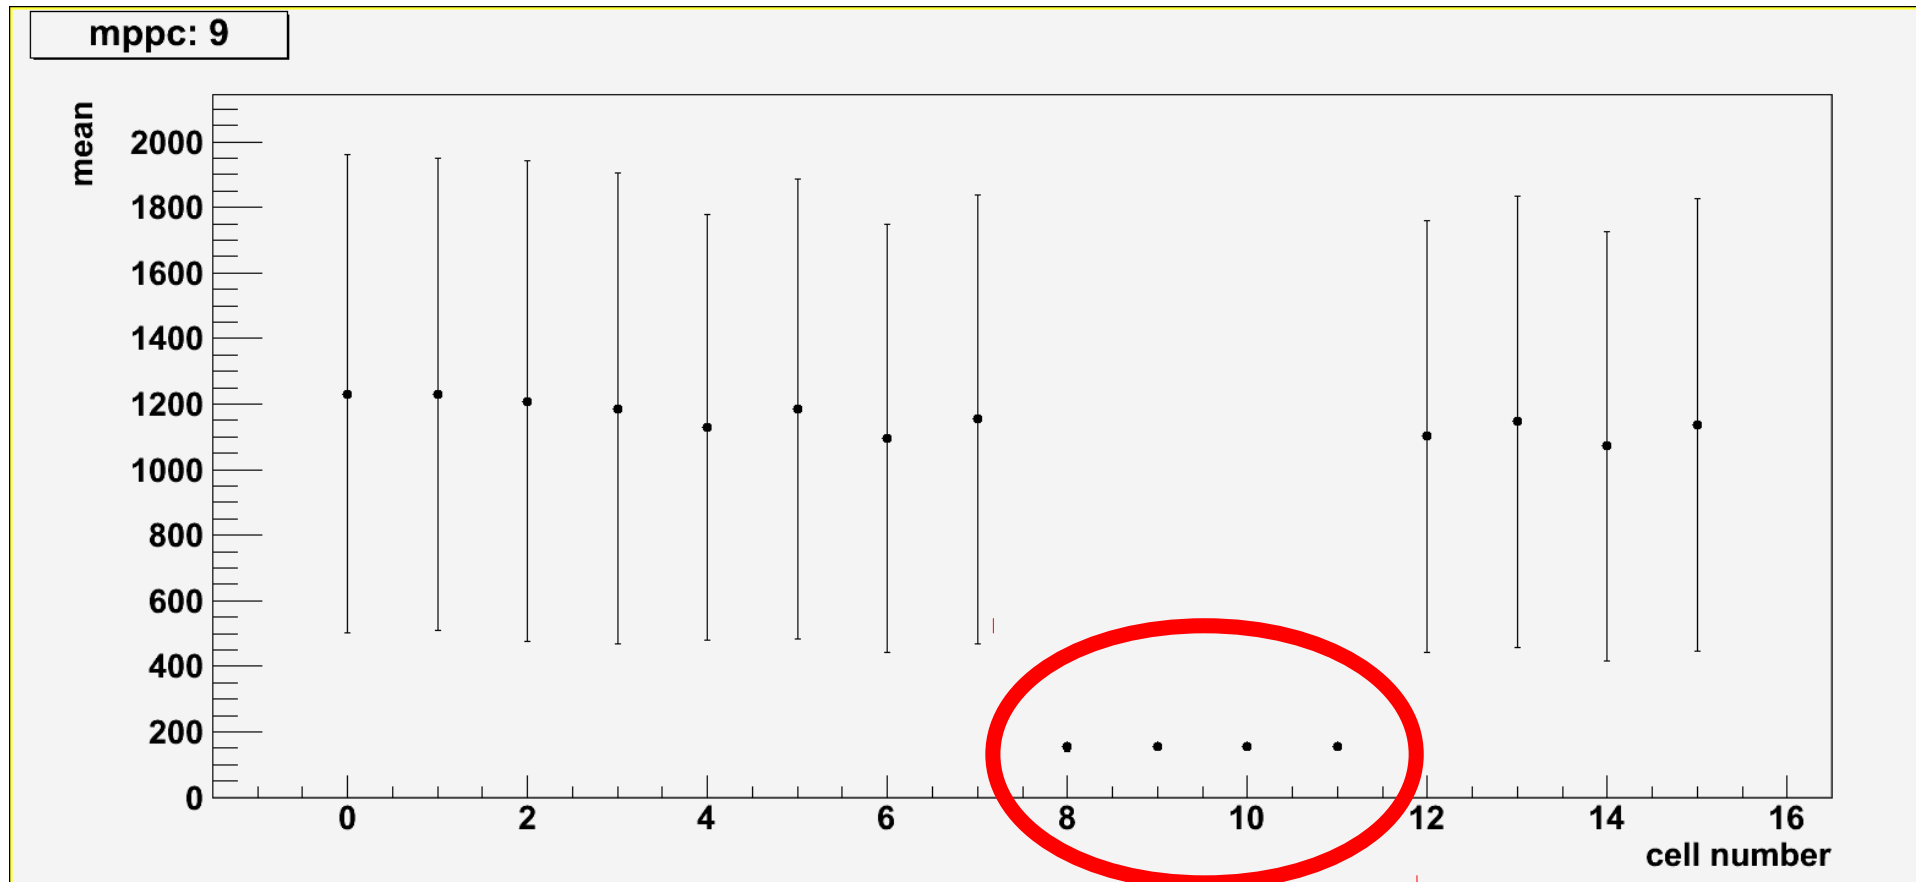

MPPC 3572

September 4