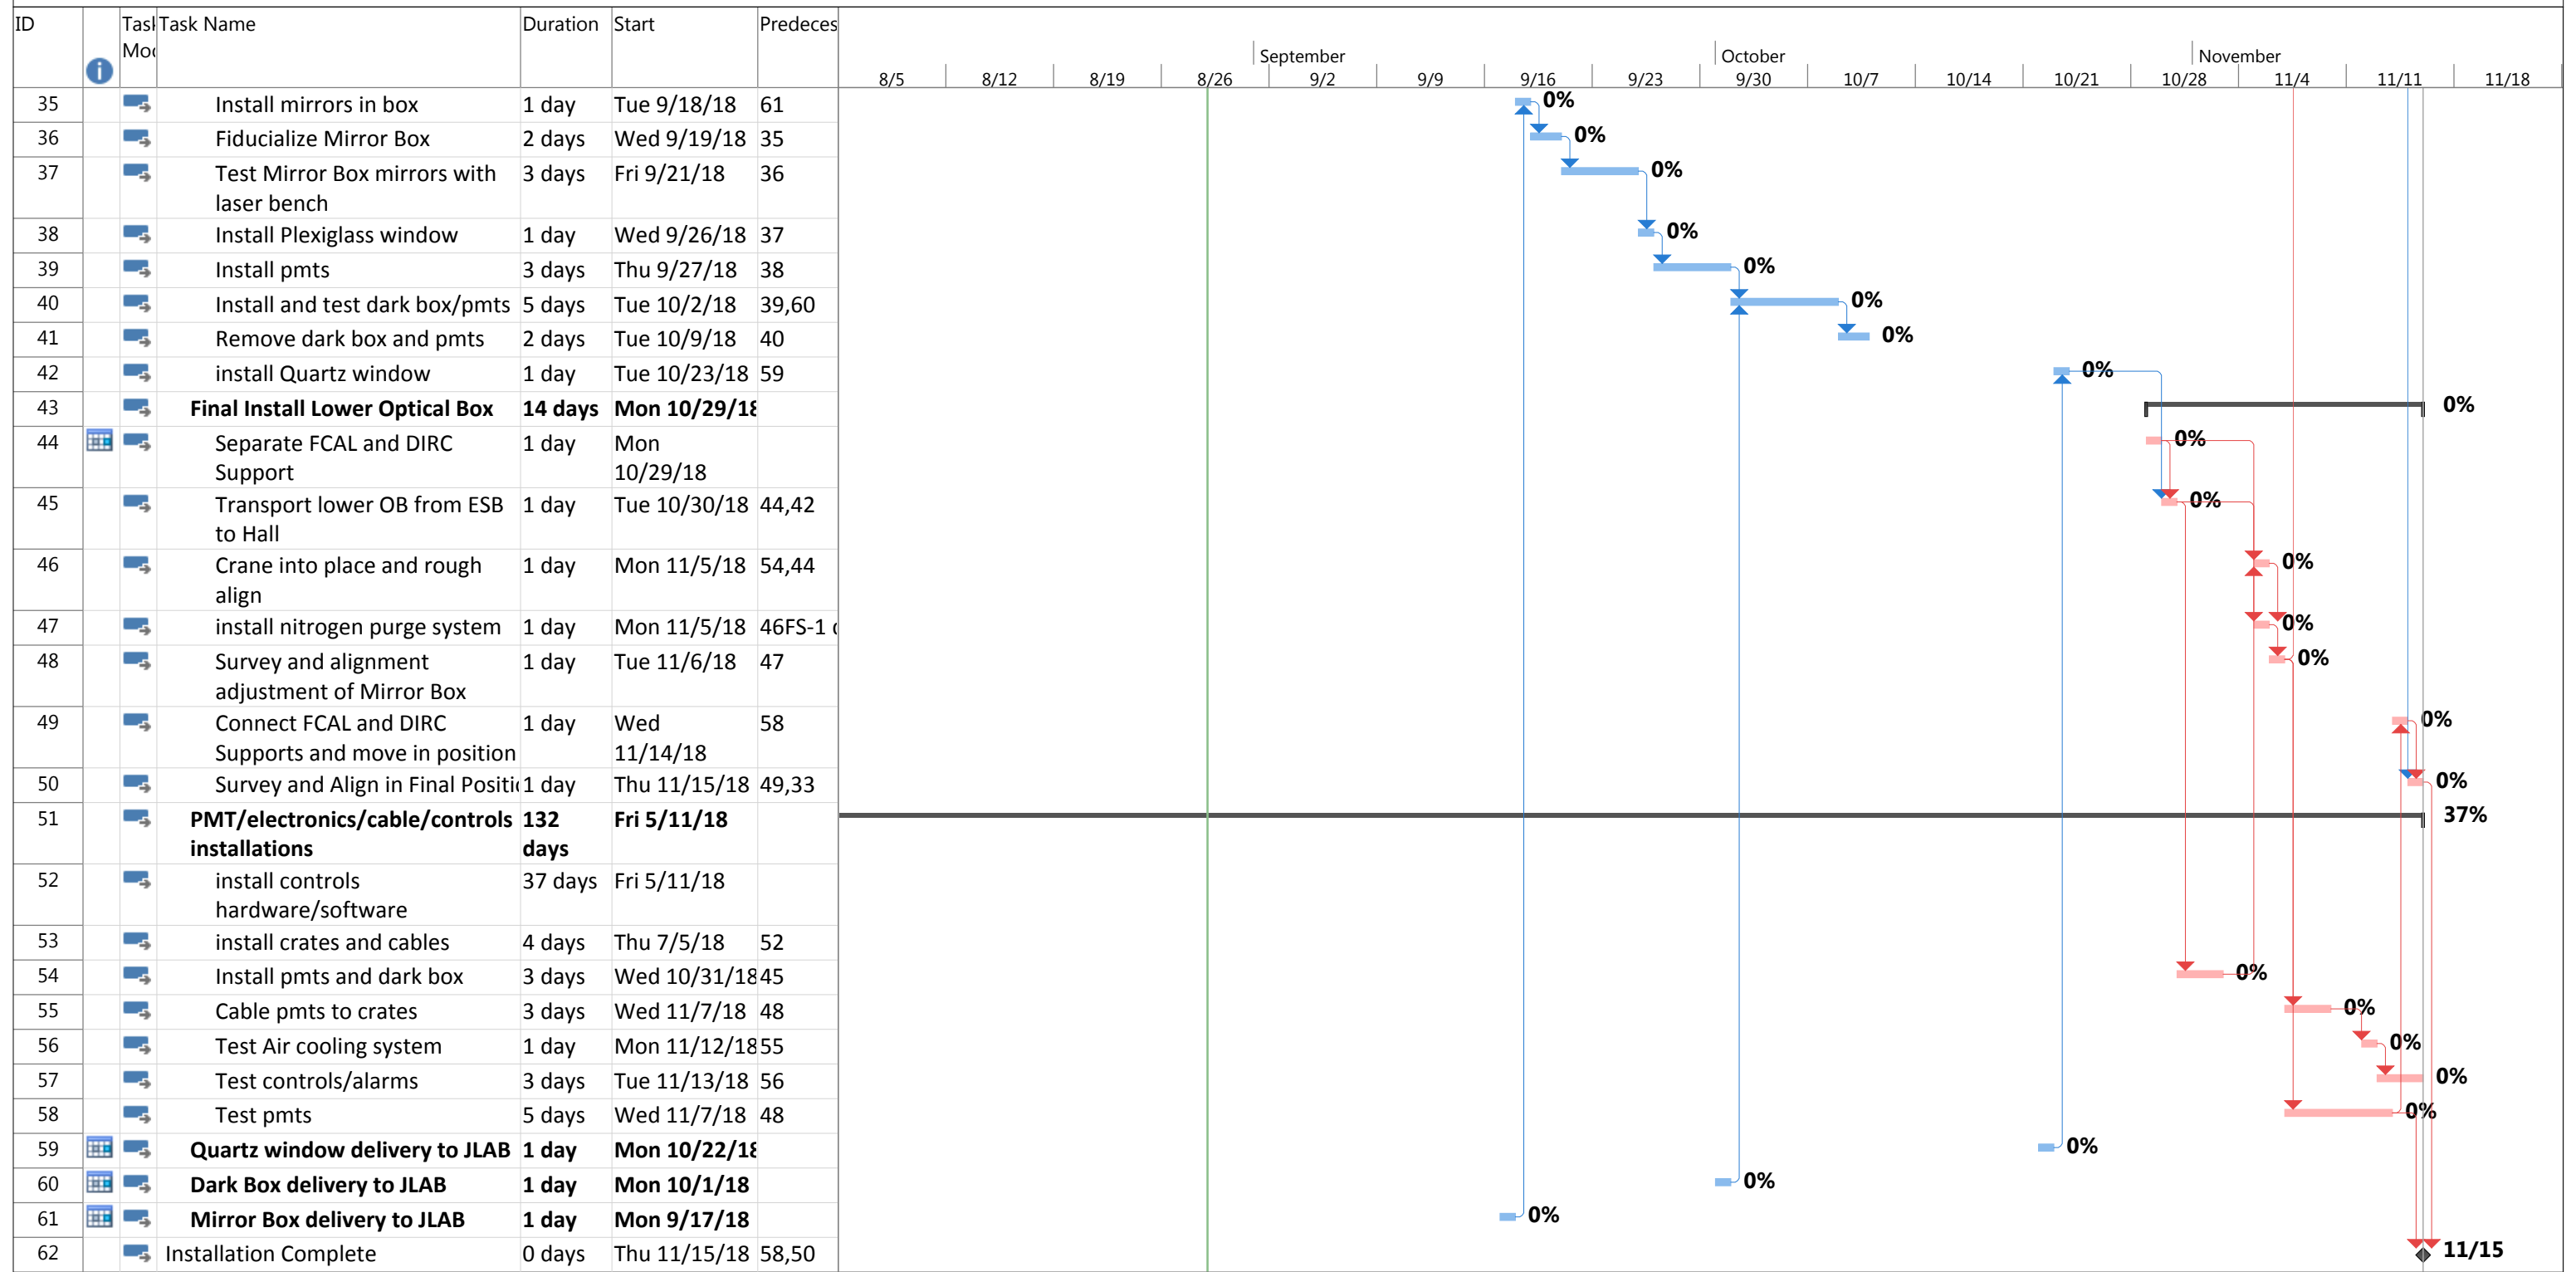

DIRC Install Schedule - very late FOB

| | | | | | | | | | | | |
|-------------------|--|---------------|--|----------------|--|--------------------|--|--------------------|--|--------------------|--|
| Critical | | Split | | Finish-only | | Baseline Milestone | | Manual Summary | | Inactive Task | |
| Critical Split | | Task Progress | | Duration-only | | Milestone | | Project Summary | | Inactive Milestone | |
| Critical Progress | | Manual Task | | Baseline | | Summary Progress | | External Tasks | | Inactive Summary | |
| Task | | Start-only | | Baseline Split | | Summary | | External Milestone | | Deadline | |