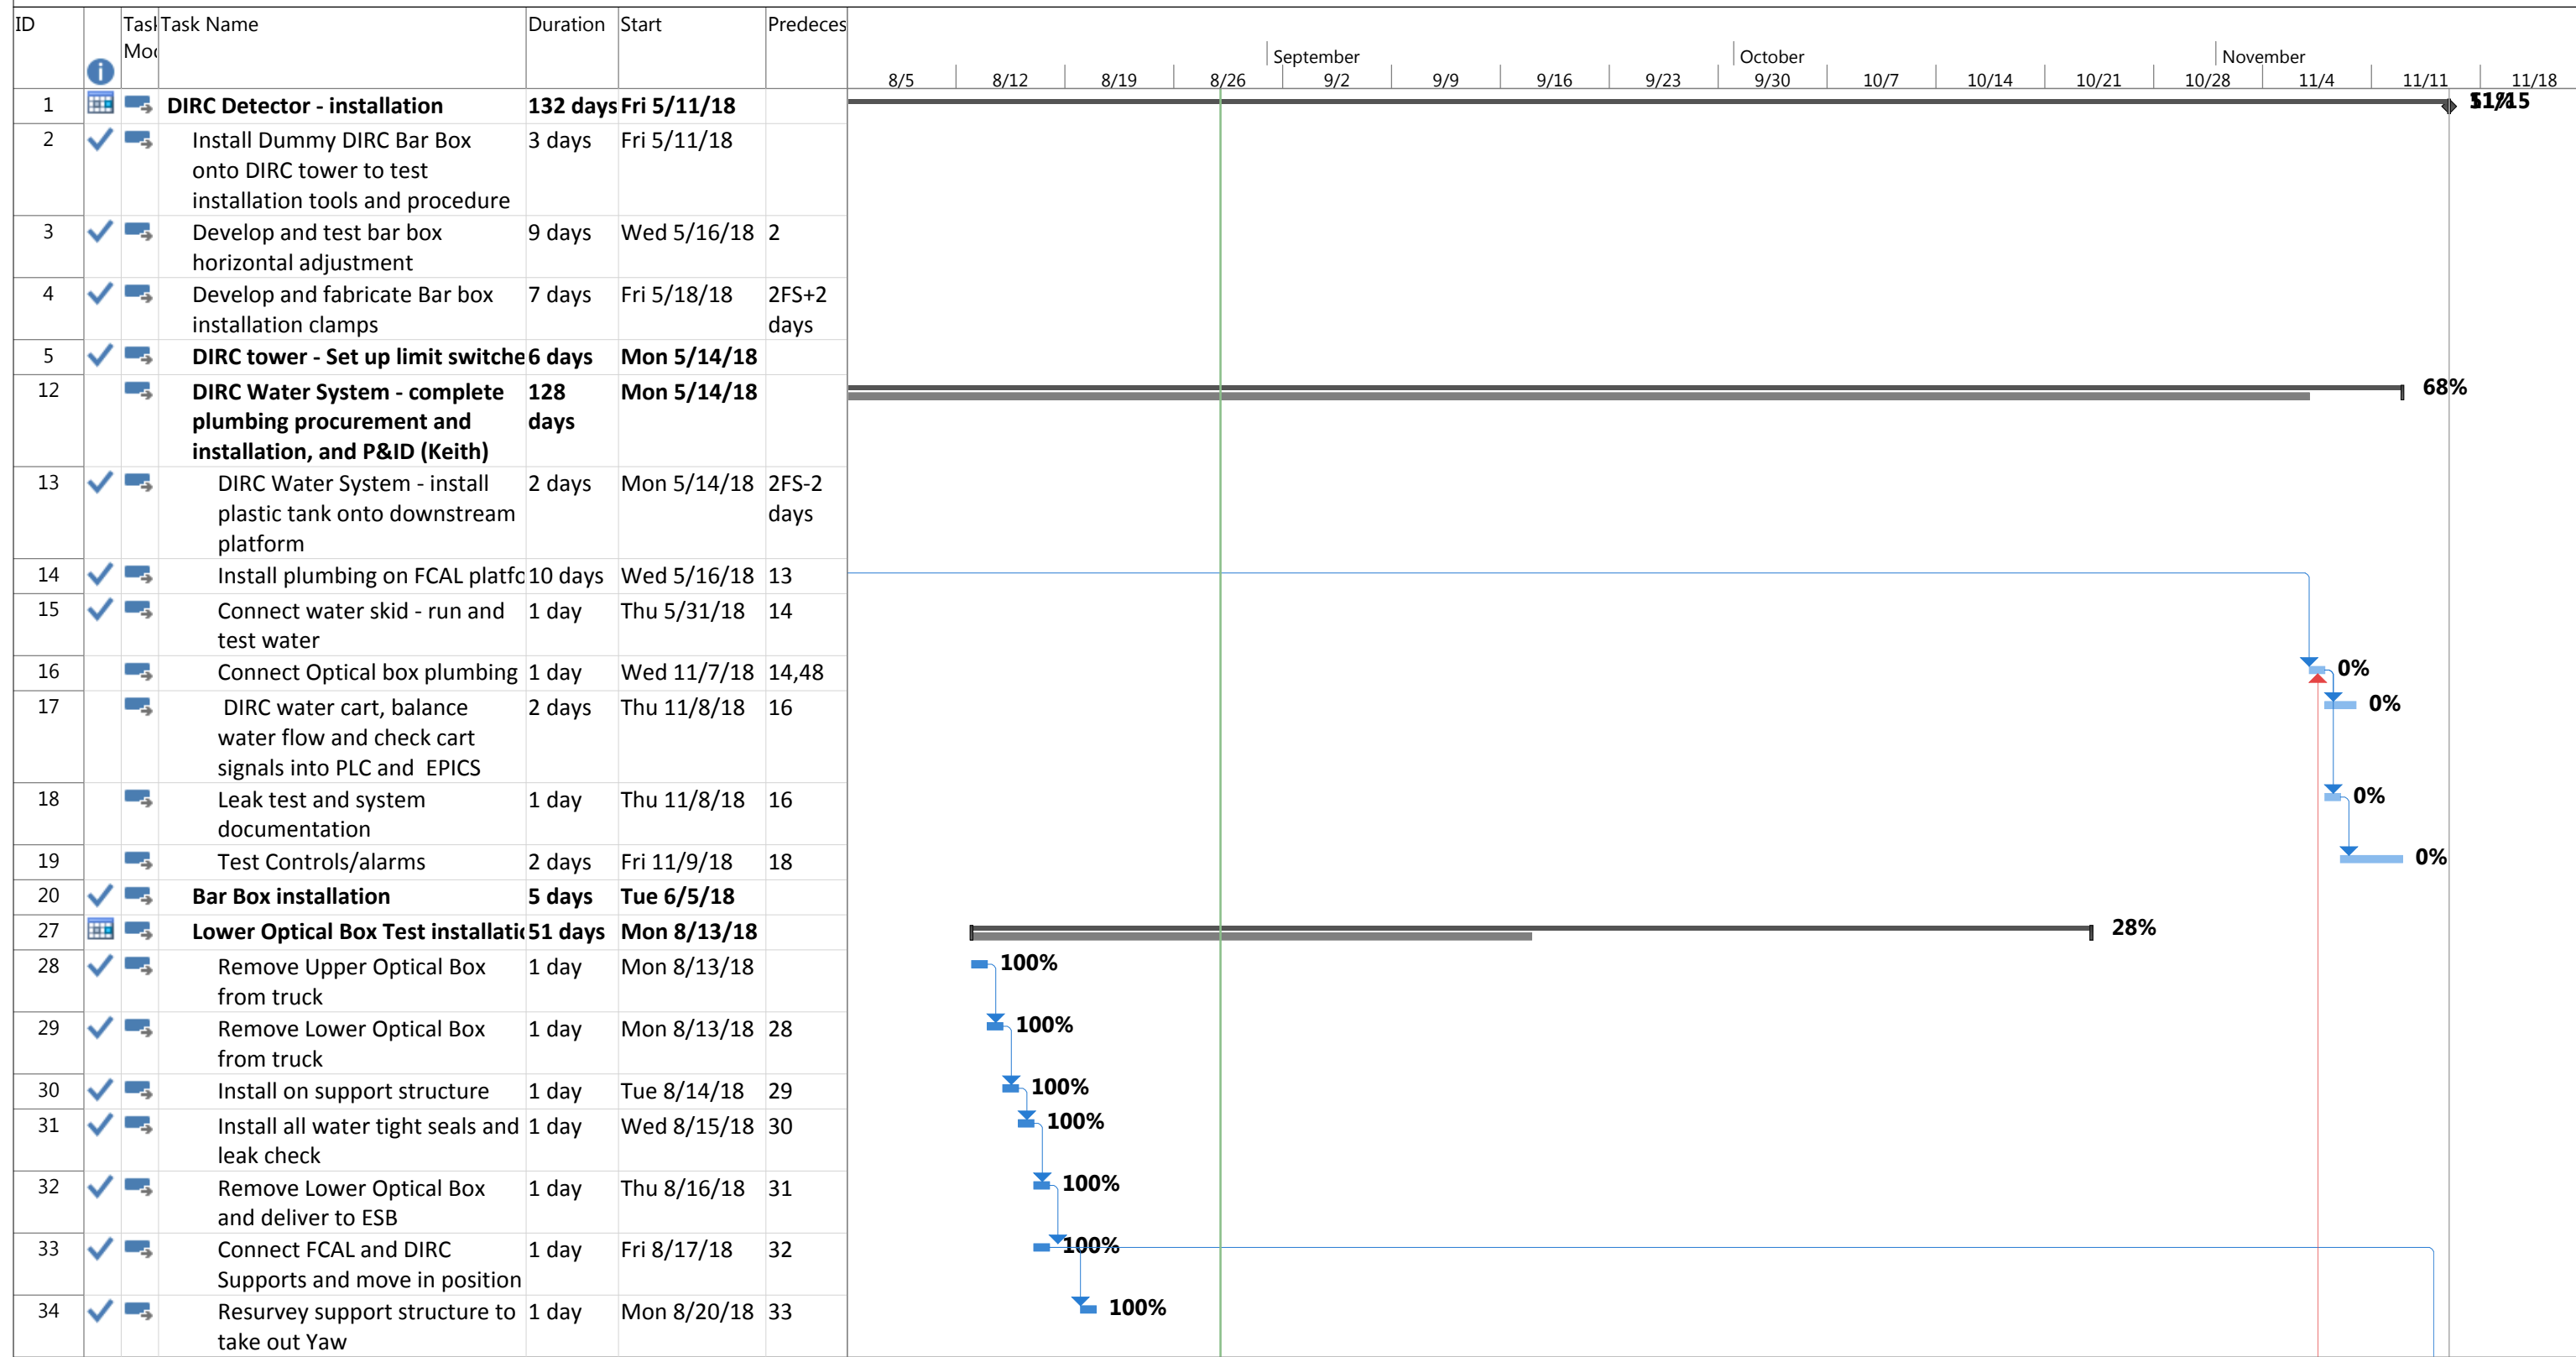

DIRC Install Schedule - very late FOB

| | | | | | | | | | | | |
|-------------------|--|---------------|--|----------------|--|--------------------|--|--------------------|--|--------------------|--|
| Critical | | Split | | Finish-only | | Baseline Milestone | | Manual Summary | | Inactive Task | |
| Critical Split | | Task Progress | | Duration-only | | Milestone | | Project Summary | | Inactive Milestone | |
| Critical Progress | | Manual Task | | Baseline | | Summary Progress | | External Tasks | | Inactive Summary | |
| Task | | Start-only | | Baseline Split | | Summary | | External Milestone | | Deadline | |