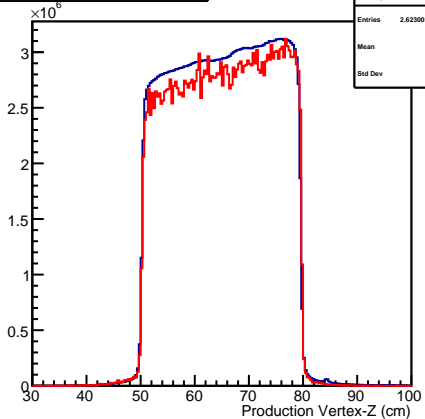

Production Vertex X**hVertexDataX**

Entries	2.623003e+08
Mean	0.02776
Std Dev	0.2309

Production Vertex Y**hVertexDataY**

Entries	2.623003e+08
Mean	-0.03612
Std Dev	0.2286

Production Vertex Z**StepVertexZ**

Entries	2.623003e+08
Mean	65.27
Std Dev	8.606