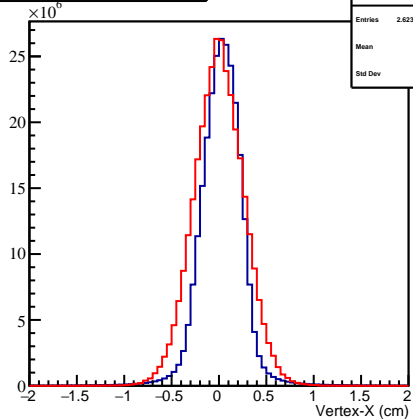

Production Vertex X**hVertexDataX**

Entries	2.623003e+08
Mean	0.02776
Std Dev	0.2309

Production Vertex Y**hVertexDataY**

Entries	2.623003e+08
Mean	-0.03612
Std Dev	0.2286

Production Vertex Z**StepVertexZ**