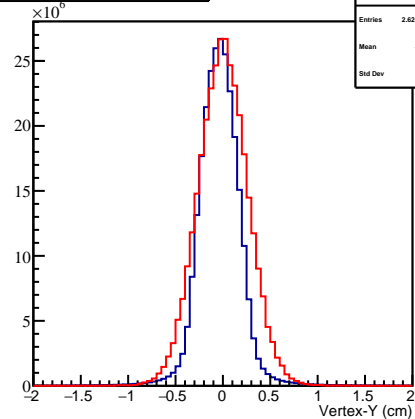

Production Vertex X**hVertexDataX**

Entries	2.623003e+08
Mean	0.02776
Std Dev	0.2309

Production Vertex Y**hVertexDataY**

Entries	2.623003e+08
Mean	-0.03612
Std Dev	0.2286

Production Vertex Z**StepVertexZ**