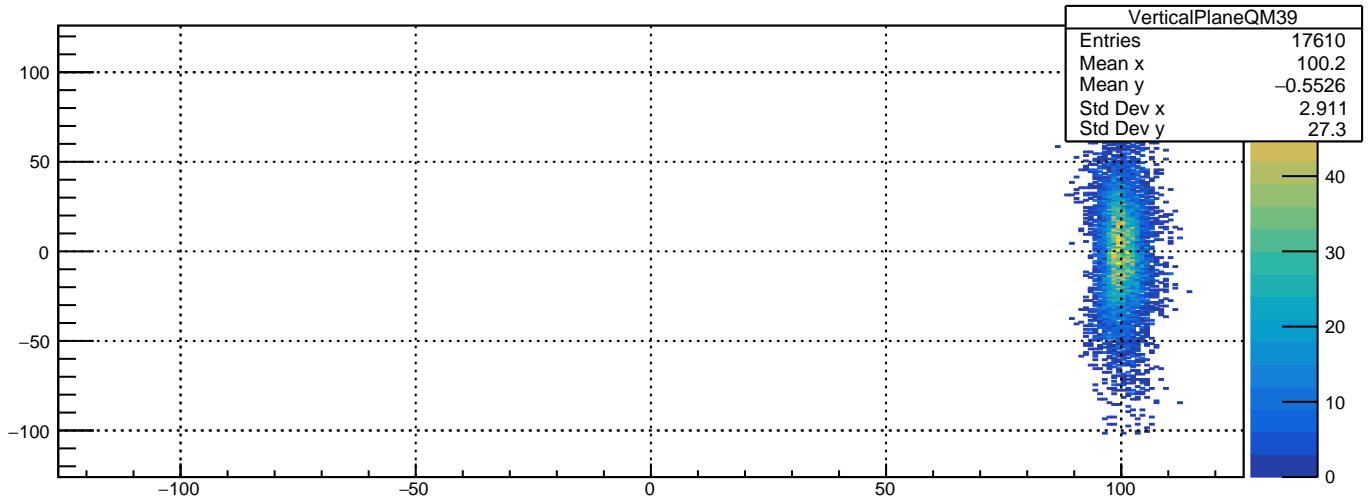

Vertical Plane Paddle 40 Q=-1

VerticalPlaneQM39