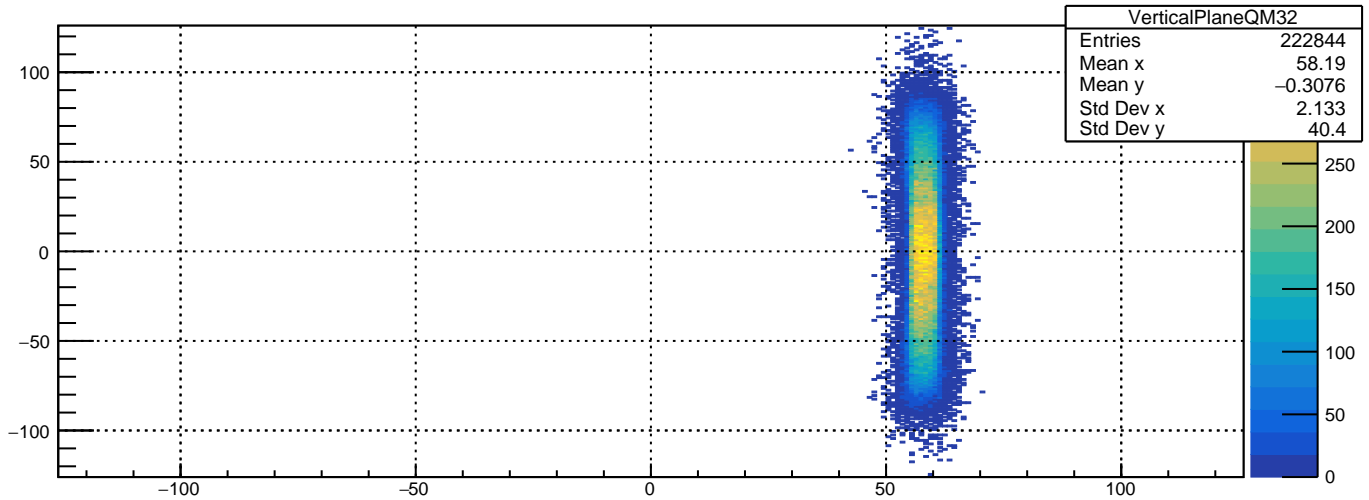

Vertical Plane Paddle 33 Q=-1

VerticalPlaneQM32