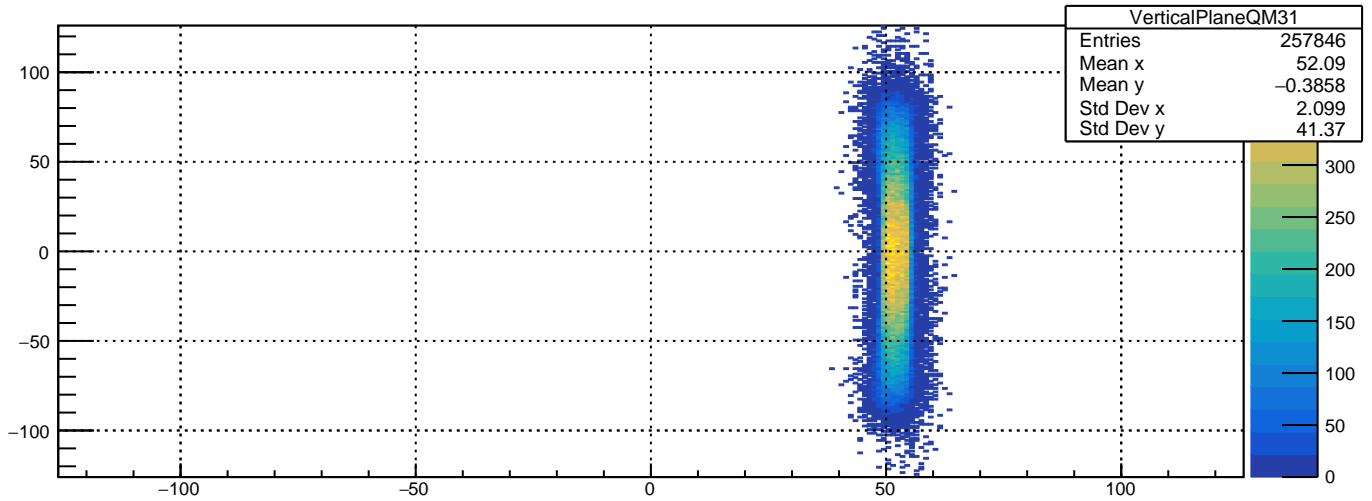

Vertical Plane Paddle 32 Q=-1

VerticalPlaneQM31