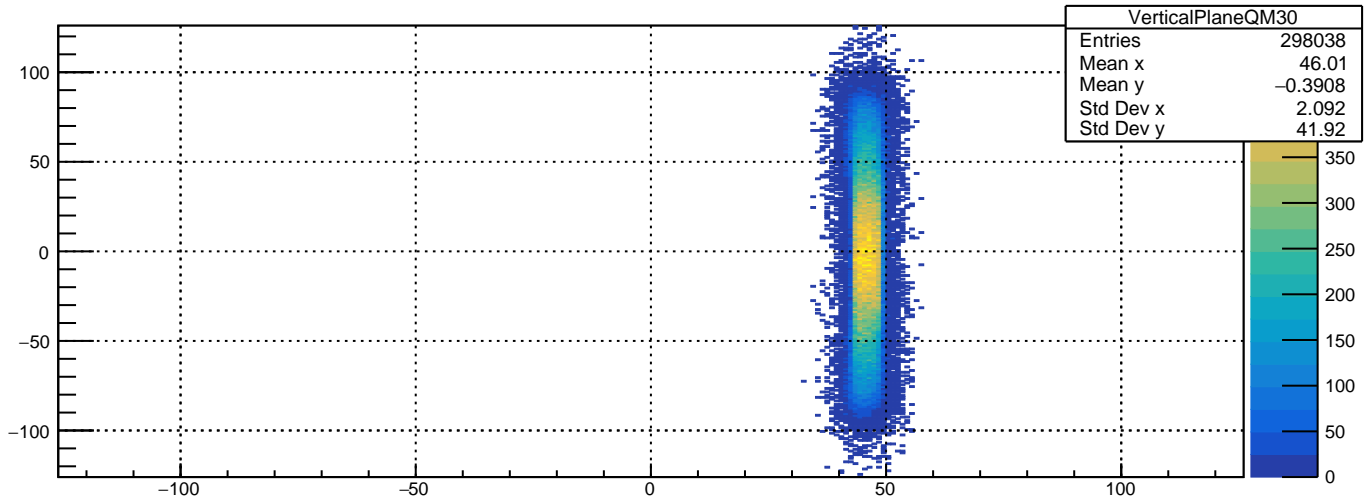

Vertical Plane Paddle 31 Q=-1

VerticalPlaneQM30