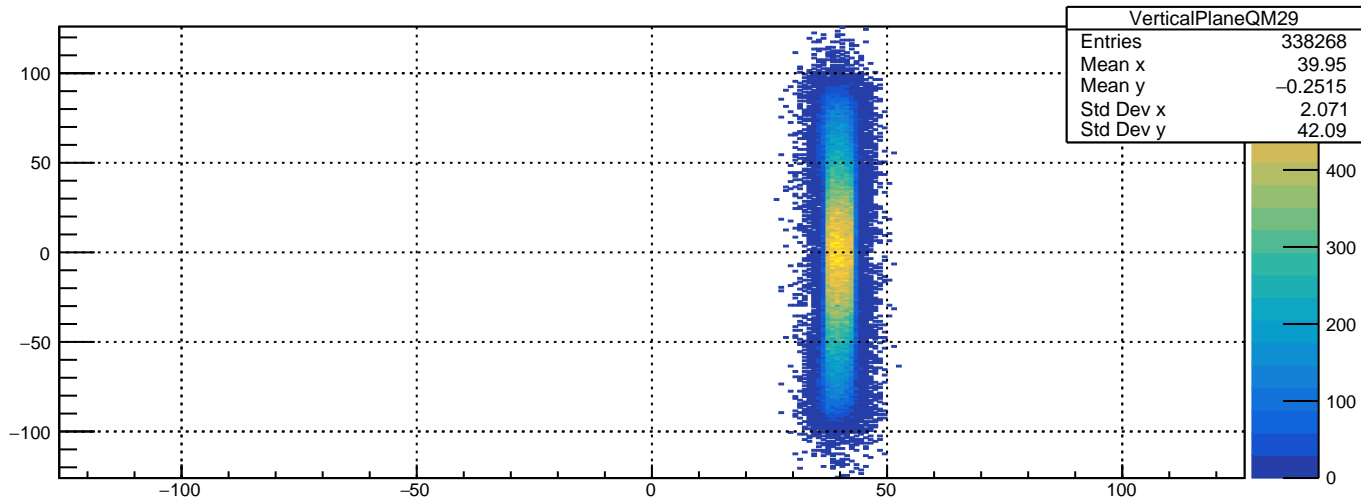

Vertical Plane Paddle 30 Q=-1

VerticalPlaneQM29